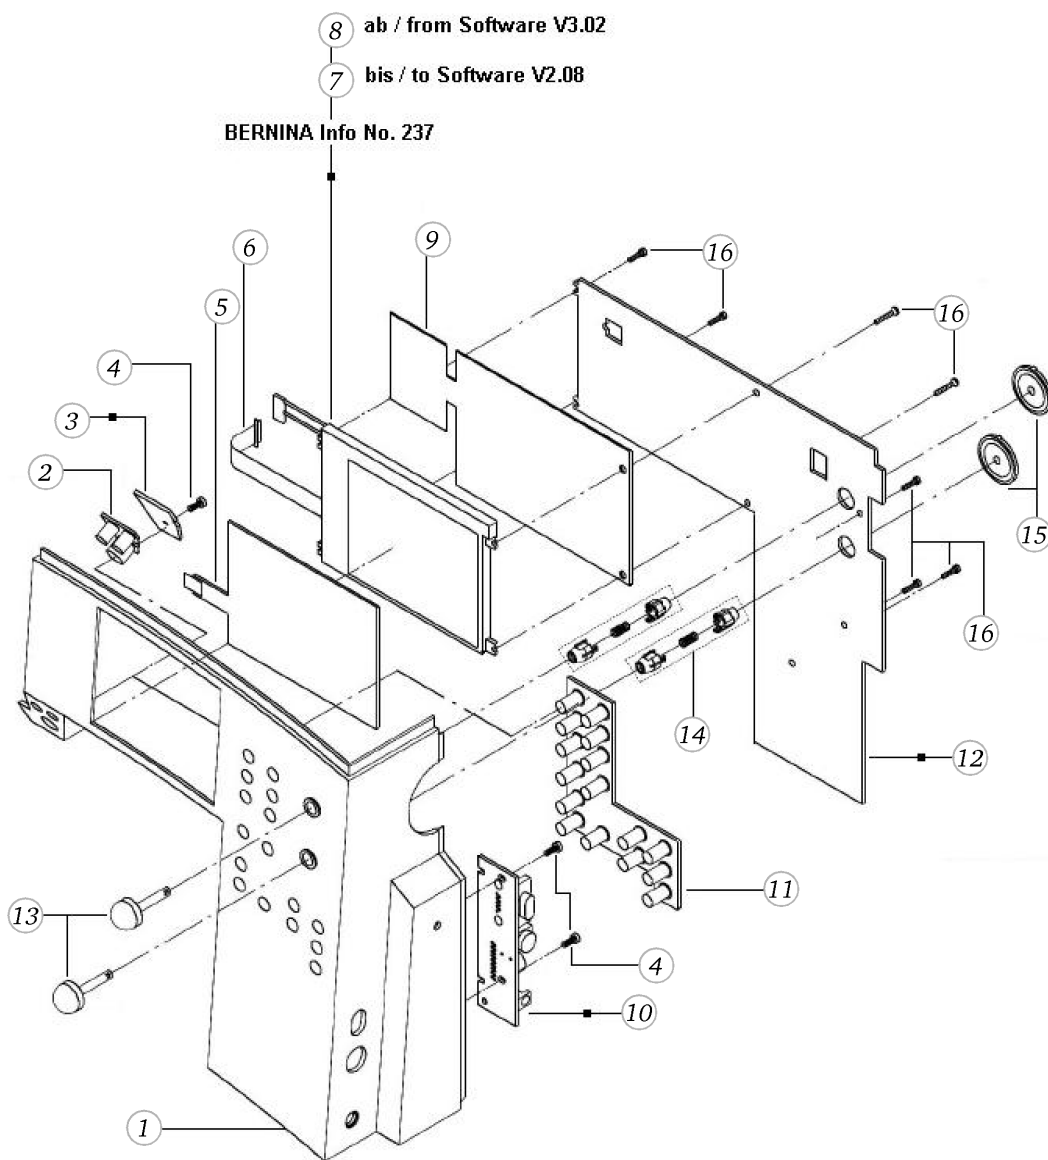

BERNINA artista 170

Front cover with LCD and Print (artista 170 RICCAR)

Pos	Item number	Description
1	0087815103	FRONT COVER RICCAR 170
2	0087715000	RUBBER PAD RET
3	0087707000	RET-PRINT ARITSTA
4	0023345000	Screw Pan Head Pt 3 x 8 WN1452 - BN20138 Art-No. 3216015
5	0087755200	TOUCH SCREEN 165-185
6	0006165003	JUMPER 12POL 76MM
7	0087765000	LCD CPL.
8	0087765001	LCD CPL.
9	0087775000	INSULATING FOIL
10	0045317300	PRINT ADAPTER
11	0087825000	RUBBER SELECTION PAD
12	0045197601	S-PRINT A165/170 V4.04
13	0087835000	BUTTON
14	0087847000	GUIDE CPL.
15	0087855000	STOP DISC
16	0089445000	SPECIAL TORX SCREW