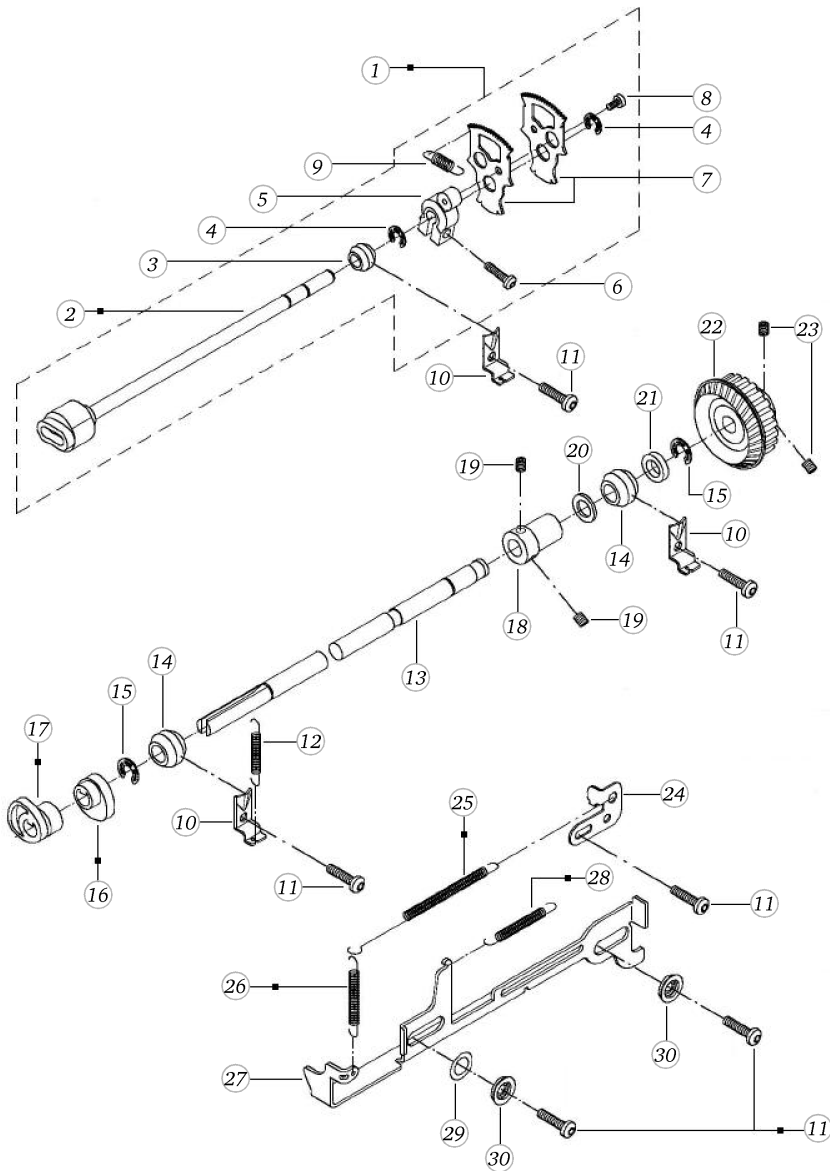

BERNINA artista 170

Base plate

Pos	Item number	Description
1	0078767100	BASE PLATE COVER CPL.
2	0078465000	SELECTION LEVER
3	0321135000	Spring
4	0088895000	DROP FEED KNOB
5	0078947300	BASEPLATE CPL
6	0023345000	Screw Pan Head Pt 3 x 8 WN1452 - BN20138 Art-No. 3216015
7	23351053++	DENTED WASHER
8	0078865067	SCREW TORX DUOTAPTITE
9	0003445000	RUBBER FOOT
10	0003597000	RUBBER FEET CPL.
11	0079165000	COVER

BERNINA artista 170

Feed regulation

Pos	Item number	Description
1	0078367201	CRANKSHAFT CPL.
2	0078365000	CRANK SHAFT
3	0078235001	Bearing
4	23501753++	Circlip For Shafts d1 5 DIN6799 - BN809 Art-No.1284665
5	0078035100	STITCH LENGTH CLAMP V180
6	0078865044	Socket Pan Head Thread Forming Screws M4x12 DIN7500 - BN13916 Art-No. 2027607
7	0078015000	TOOTHED SEGMENT
8	0078865033	Socket Pan Head Thread Forming Screws M3x6 DIN7500 - BN13916 Art-No. 2027534
9	0078445000	Tension Spring De=5,0 L0=15,5 d=0,5
9	0343315000	Tension Spring De=6 L0=18,5 d=0,85
10	0078715200	FIXATION PIECE
11	0078865043	Socket Pan Head Thread Forming Screws M4x10 DIN7500 - BN13916 Art-No. 2027593
12	0079187100	Spring Cpl
13	0078325000	BASE SHAFT
14	0078235000	Bearing
15	23502053++	Circlip For Shafts d1 6 DIN6799 - BN809 Art-No.1284673
16	0078105000	CAM
17	0078115000	CAM
18	0000927201	ADJUSTABLE ADAPTER PREMOUNTED LONG
19	0078665041	Hexalobular Socket Set Screws M4x4 ISO 4026 - BN11493 Art-No. 3060207
20	22961743++	WASHER
21	0078875001	DISTANCE RING
22	0082817000	BEVEL GEAR SET
23	0078685072	Hexalobular Socket Set Screws M5x0,5x5
24	0078405000	Spring Location Piece
25	0078435000	Spring
26	25603003++	TENSION SPRING
27	0078395200	LINK

BERNINA artista 170

Feed regulation

Pos	Item number	Description
28	25604203++	TENSION SPRING
29	0030735100	o-ring seal D10.82/d1.78 70ShoreA EPDM schwefelvernetzt D
30	0032185100	GUIDE BELT

BERNINA artista 170