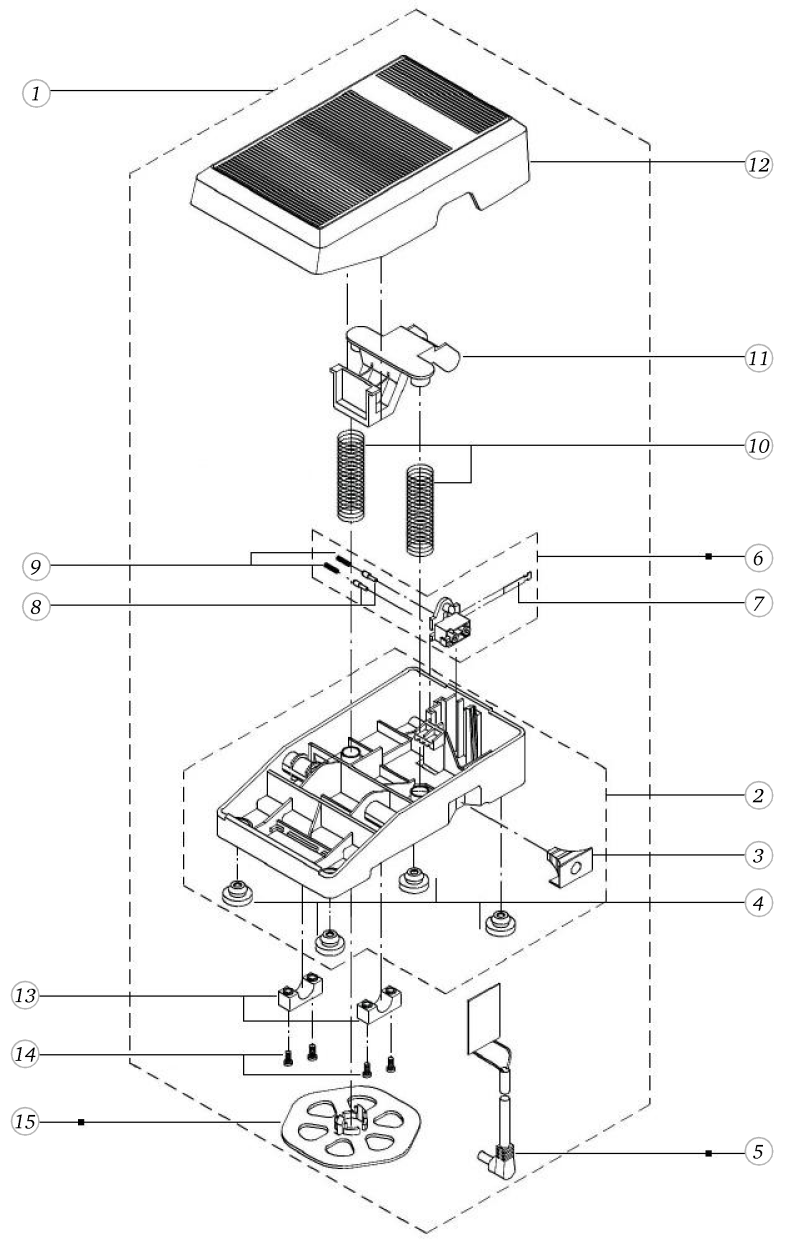

BERNINA artista 170

Foot controller

Pos	Item number	Description
4	0079887401	FOOT CONTROLLER CLASSIC CPL.
1	1046637000	Foot Controller with Back Kick
2	0026447002	FOOT CONTROL HOUSING
3	0082655000	HOLDER
4	0026985001	Foot
5	0082957100	FOOT CONTROL CABLE SET
6	0026437000	Slidegate Valve Of Cpl.
7	325278030+	CONTACT PLATE
8	325355031+	TRACER PIN
9	25503303++	PRESSURE SPRING
10	25570103++	PRESSURE SPRING
11	325371030+	PRESSURE YOKE
12	0026457204	Footstep Disk Housing Cpl Footstep NCS (CLASSIC)/ Housing NCS
13	0026515002	Bride
14	20302323++	CYL. SCREW
15	0079875201	Wire Plate