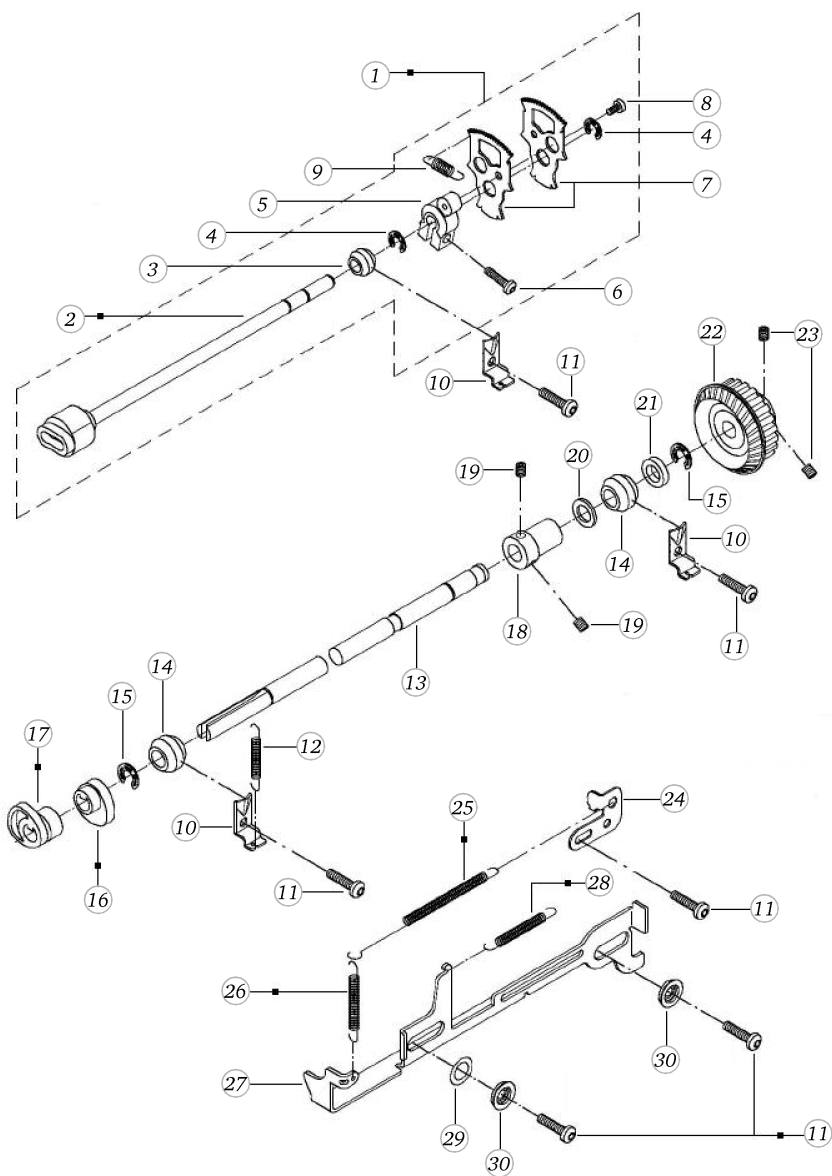

BERNINA artista 170

Feed regulation

Pos	Item number	Description
1	0078367201	CRANKSHAFT CPL.
2	0078365000	CRANK SHAFT
3	0078235001	Bearing
4	23501753++	Circlip For Shafts d1 5 DIN6799 - BN809 Art-No.1284665
5	0078035100	STITCH LENGTH CLAMP V180
6	0078865044	Socket Pan Head Thread Forming Screws M4x12 DIN7500 - BN13916 Art-No. 2027607
7	0078015000	TOOTHED SEGMENT
8	0078865033	Socket Pan Head Thread Forming Screws M3x6 DIN7500 - BN13916 Art-No. 2027534
9	0078445000	Tension Spring De=5,0 L0=15,5 d=0,5
9	0343315000	Tension Spring De=6 L0=18,5 d=0,85
10	0078715200	FIXATION PIECE
11	0078865043	Socket Pan Head Thread Forming Screws M4x10 DIN7500 - BN13916 Art-No. 2027593
12	0079187100	Spring Cpl
13	0078325000	BASE SHAFT
14	0078235000	Bearing
15	23502053++	Circlip For Shafts d1 6 DIN6799 - BN809 Art-No.1284673
16	0078105000	CAM
17	0078115000	CAM
18	0000927201	ADJUSTABLE ADAPTER PREMOUNTED LONG
19	0078665041	Hexalobular Socket Set Screws M4x4 ISO 4026 - BN11493 Art-No. 3060207
20	22961743++	WASHER
21	0078875001	DISTANCE RING
22	0082817000	BEVEL GEAR SET
23	0078685072	Hexalobular Socket Set Screws M5x0,5x5
24	0078405000	Spring Location Piece
25	0078435000	Spring
26	25603003++	TENSION SPRING
27	0078395200	LINK