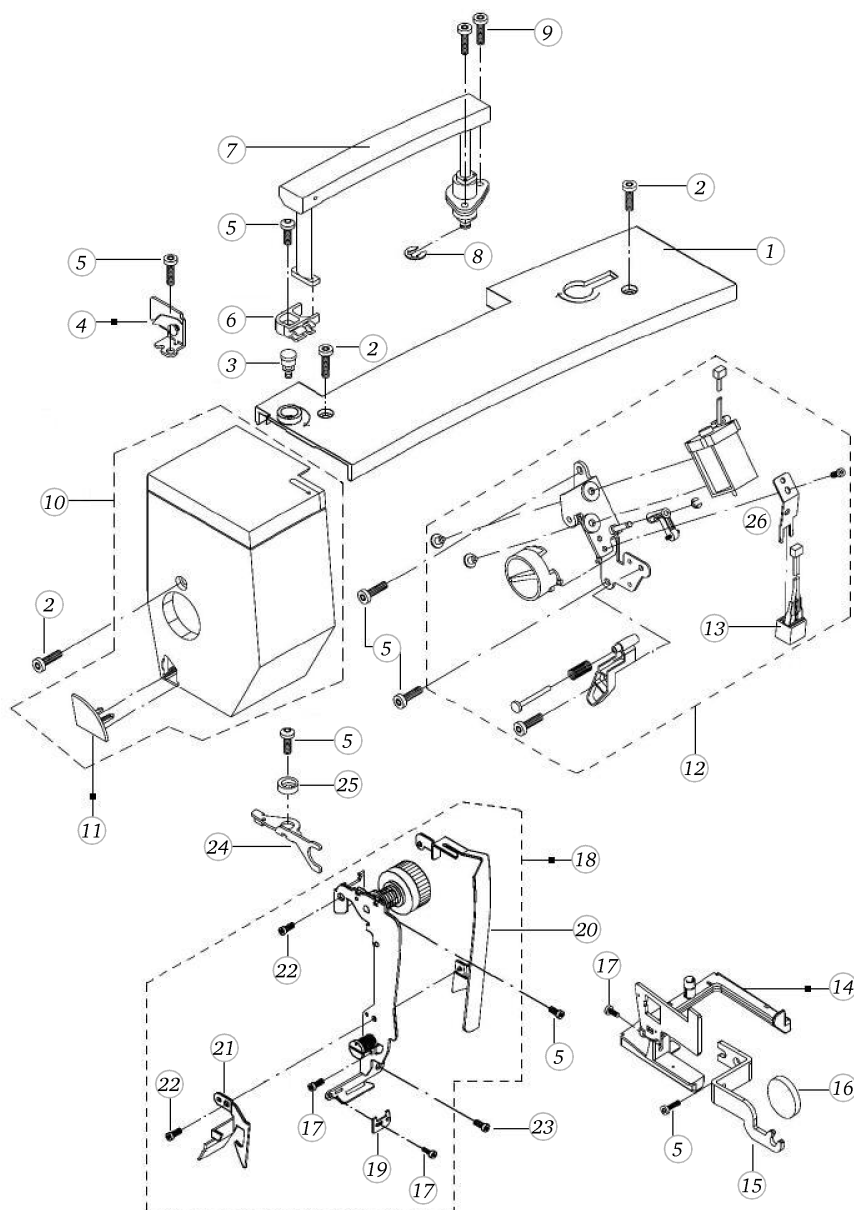

BERNINA artista 170

Side cover with handle

Pos	Item number	Description
1	0048505001	UPPER ARM COVER
2	0078865091	SCREW TORX DUOTAPTITE
3	0048497200	BOBBIN WINDER THREAD TENSION CPL.
4	0048487100	THREAD GUIDE ASSEMBLY
5	0078865043	Socket Pan Head Thread Forming Screws M4x10 DIN7500 - BN13916 Art-No. 2027593
6	0082315100	HANDLE BUSH
7	0082337100	HANDLE CPL.
8	23501453++	Circlips For Shafts d1 4 DIN6799 - BN809 Art- No.1284657
9	0078865044	Socket Pan Head Thread Forming Screws M4x12 DIN7500 - BN13916 Art-No. 2027607
10	0048227004	FRONT COVER CPL.
11	0079737100	THREAD CUTTER CPL.
12	0075757001	PRESSER DEVICE CPL.
13	0075387201	BULB SOCKET CPL.165-185
14	0049927400	LED sewing light packed
15	0338537000	LENS SUPPORT CLASSIC PACKED
16	0079795200	Cap
17	0078865033	Socket Pan Head Thread Forming Screws M3x6 DIN7500 - BN13916 Art-No. 2027534
18	0079507501	TAKE UP LEVER COVER CPL.
19	0082855001	Z-Z LIMITATION 5,5MM
20	0079505301	TAKE-UP-LEVER COVER
21	0079515000	COVER REGULATOR
22	0032465110	Socket Button Head Screws M3x 6 ISO 7380-1 - BN6404 Art-No. 1982990
23	0078865045	Socket Pan Head Thread Forming Screws M4x16 DIN7500 - BN13916 Art-No. 2027615
24	0089205100	RELEASE LEVER
25	0077675100	Eccentric
26	0075995000	LAMP HOLDER