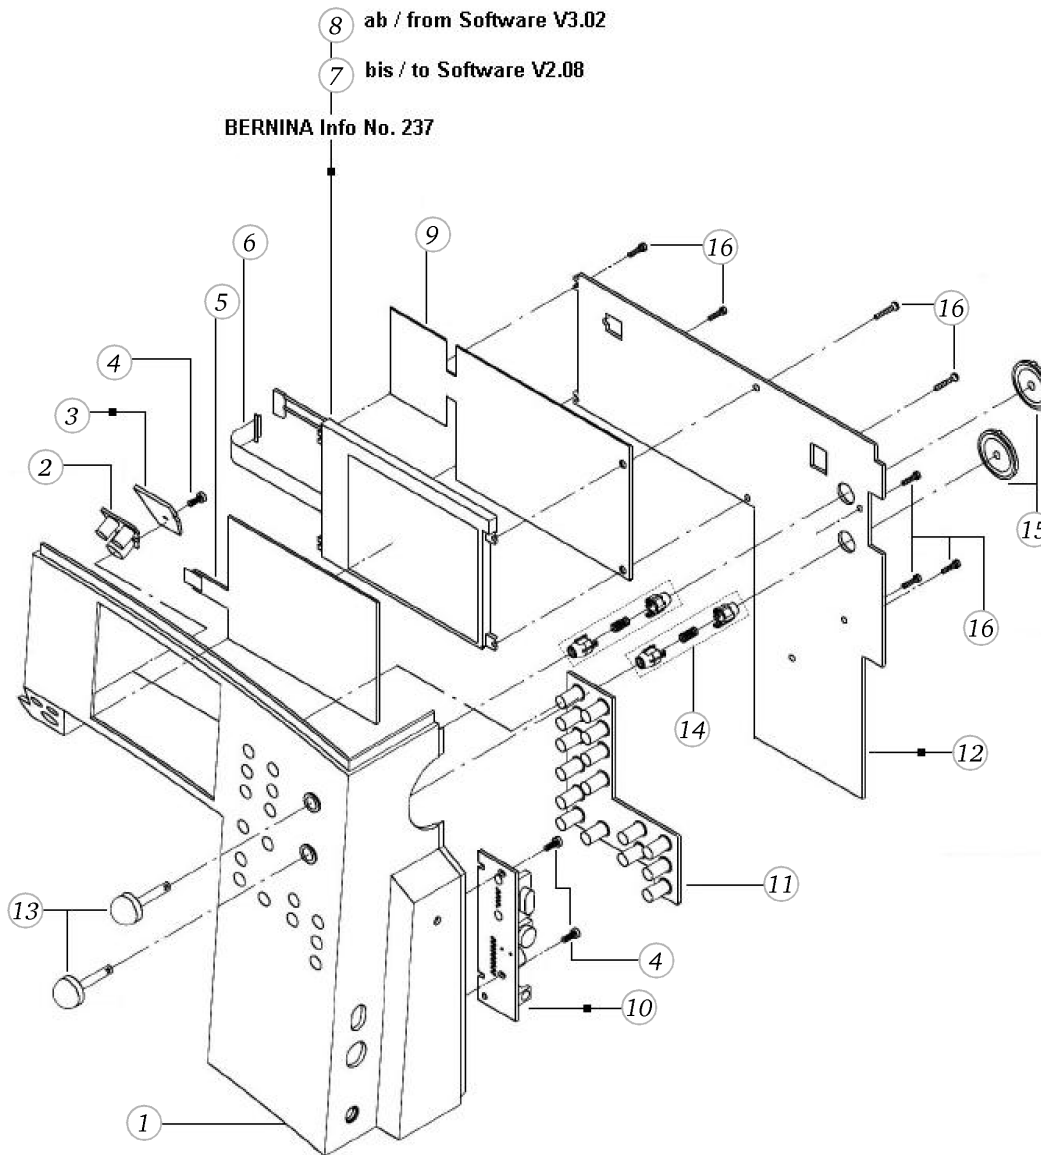

BERNINA artista 170

Front cover with LCD and Print (artista 170)

Pos	Item number	Description
1	0087815002	FRONT COVER ARTISTA 170
2	0087715000	RUBBER PAD RET
3	0087707000	RET-PRINT ARITSTA
4	0023345000	Screw Pan Head Pt 3 x 8 WN1452 - BN20138 Art-No. 3216015
5	0087755200	TOUCH SCREEN 165-185
6	0006165003	JUMPER 12POL 76MM
7	0087765000	LCD CPL.
8	0087765001	LCD CPL.
9	0087775000	INSULATING FOIL
10	0045317300	PRINT ADAPTER
11	0087825000	RUBBER SELECTION PAD
12	0045197601	S-PRINT A165/170 V4.04
13	0087835000	BUTTON
14	0087847000	GUIDE CPL.
15	0087855000	STOP DISC
16	0089445000	SPECIAL TORX SCREW