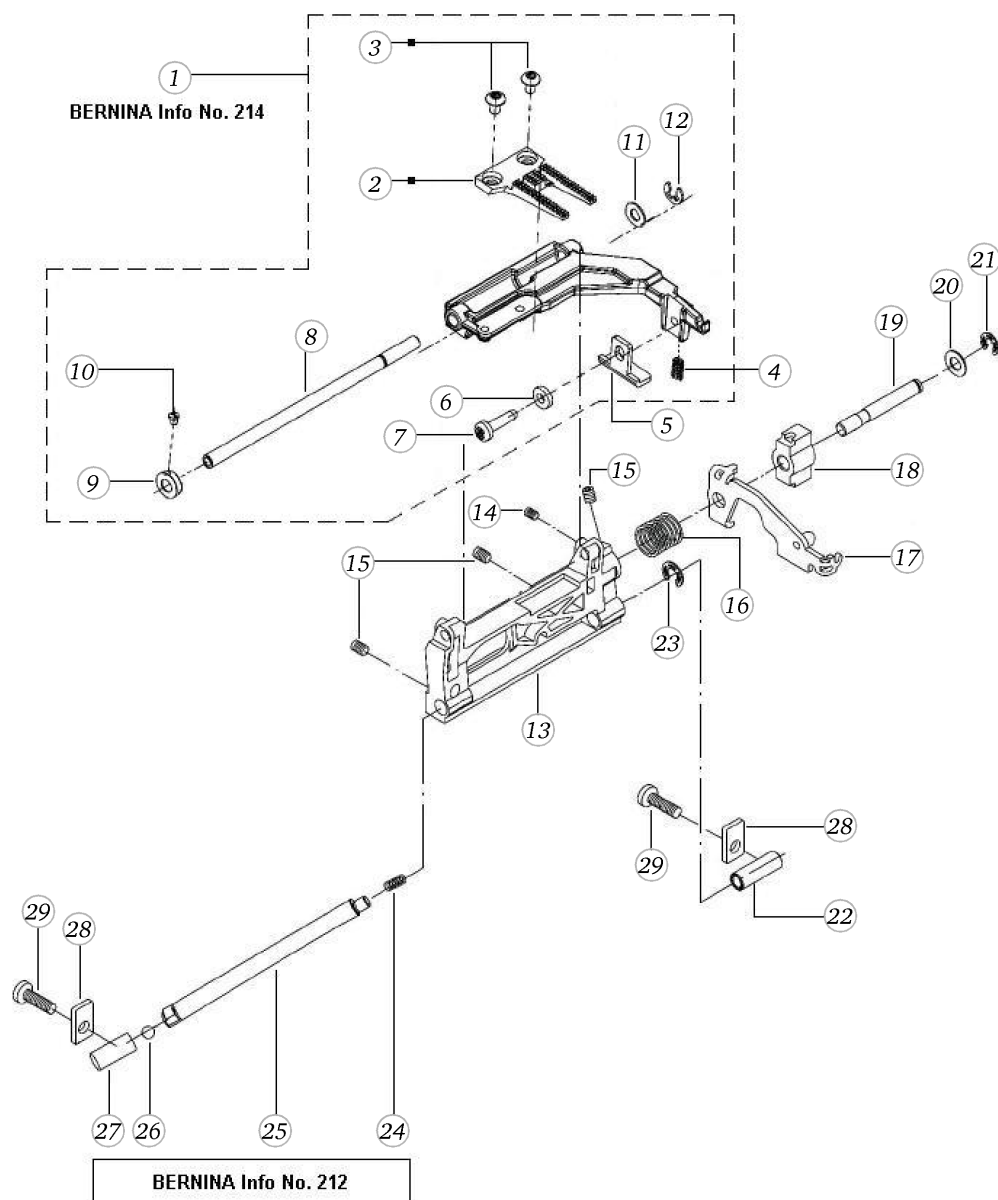

BERNINA artista 170

Feed dog unit

Pos	Item number	Description
28	0010475100	PRESSURE PLATE
29	0078865043	Socket Pan Head Thread Forming Screws M4x10 DIN7500 - BN13916 Art-No. 2027593