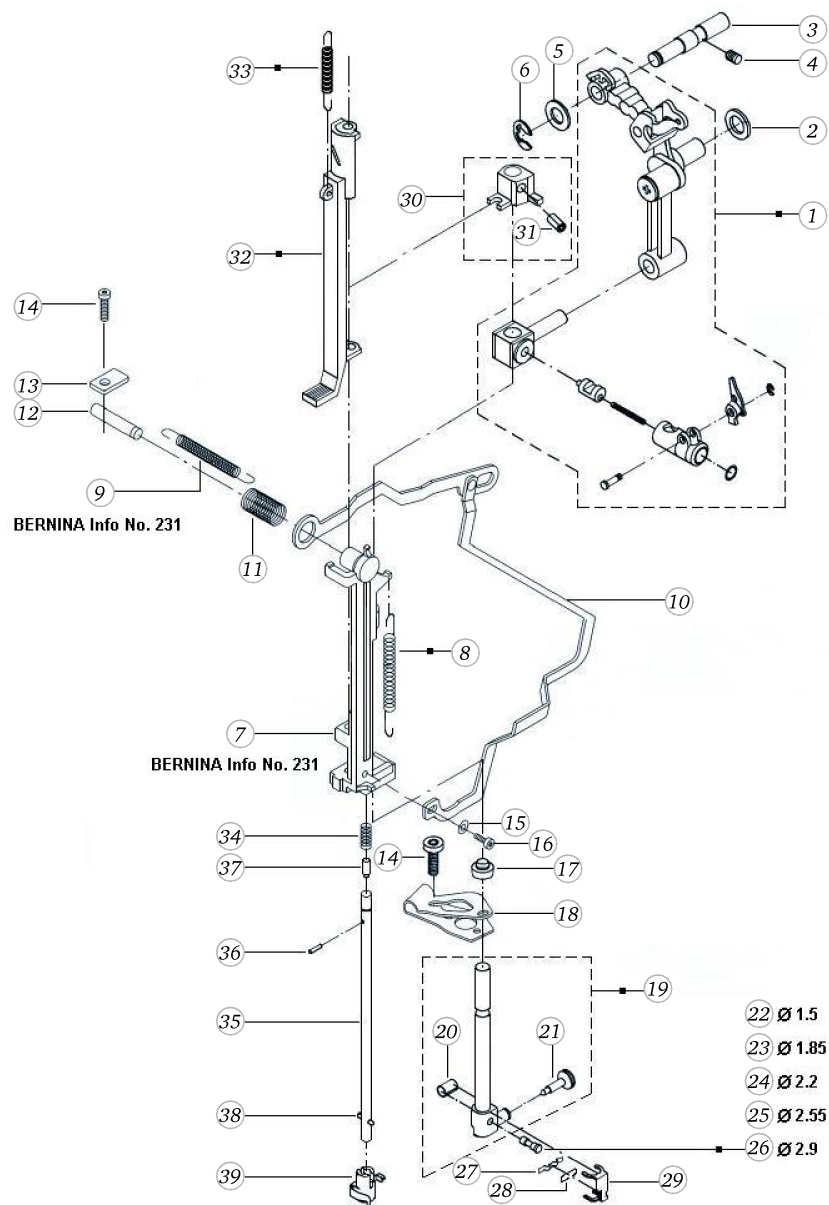

BERNINA artista 170

Needle Drive

Pos	Item number	Description
1	0088827200	TAKE-UP LEVER SET
2	22961743++	WASHER
3	0082265000	CYLINDRICAL PIN
4	0078665043	Hexalobular Socket Set Screws M4x6 ISO 4026 - BN11493 Art-No. 3060208
5	23001213++	Flat Washer d6.2xD10xs1
6	23501753++	Circlip For Shafts d1 5 DIN6799 - BN809 Art-No.1284665
7	0320797000	NEEDLE BAR SUPPORT SET
8	0028525100	Spring
9	0304925200	SPRING
10	0087967100	LEVER CPL.
11	0087225000	SPRING
12	0087145200	PIVOT
13	0010475100	PRESSURE PLATE
14	0078865043	Socket Pan Head Thread Forming Screws M4x10 DIN7500 - BN13916 Art-No. 2027593
15	22950713++	WASHER 3.2 X 7 X 0.5
16	0078865033	Socket Pan Head Thread Forming Screws M3x6 DIN7500 - BN13916 Art-No. 2027534
17	0075715000	BUFFER
18	0075697000	BUFFER SPRING CPL.
19	0082087002	NEEDLE BAR CPL.CB
20	0012965200	Spring Husk
24	0082435200	NEEDLECLAMP SCREW
21	0082435400	Needle Clamp Screw
24	0082435300	Needle Clamp Screw
21	0082435400	Needle Clamp Screw
22	0082115000	PIN Ø1.5
23	0082115001	PIN Ø1.85
24	0082115002	PIN Ø2.20
25	0082115003	PIN Ø2.55
26	0082115004	PIN Ø2.90
27	0082135100	FLAT SPRING