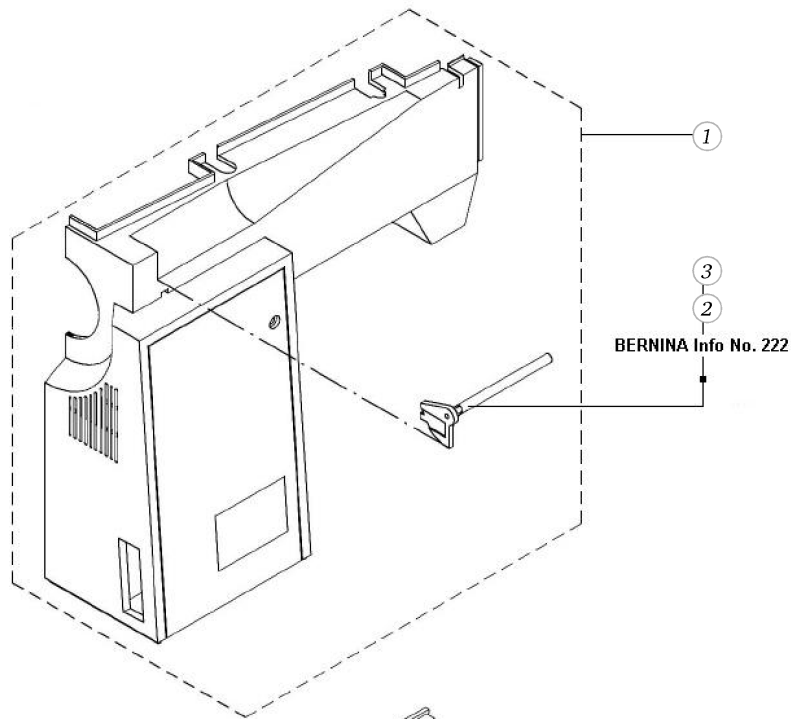

BERNINA artista 170

Rear cover