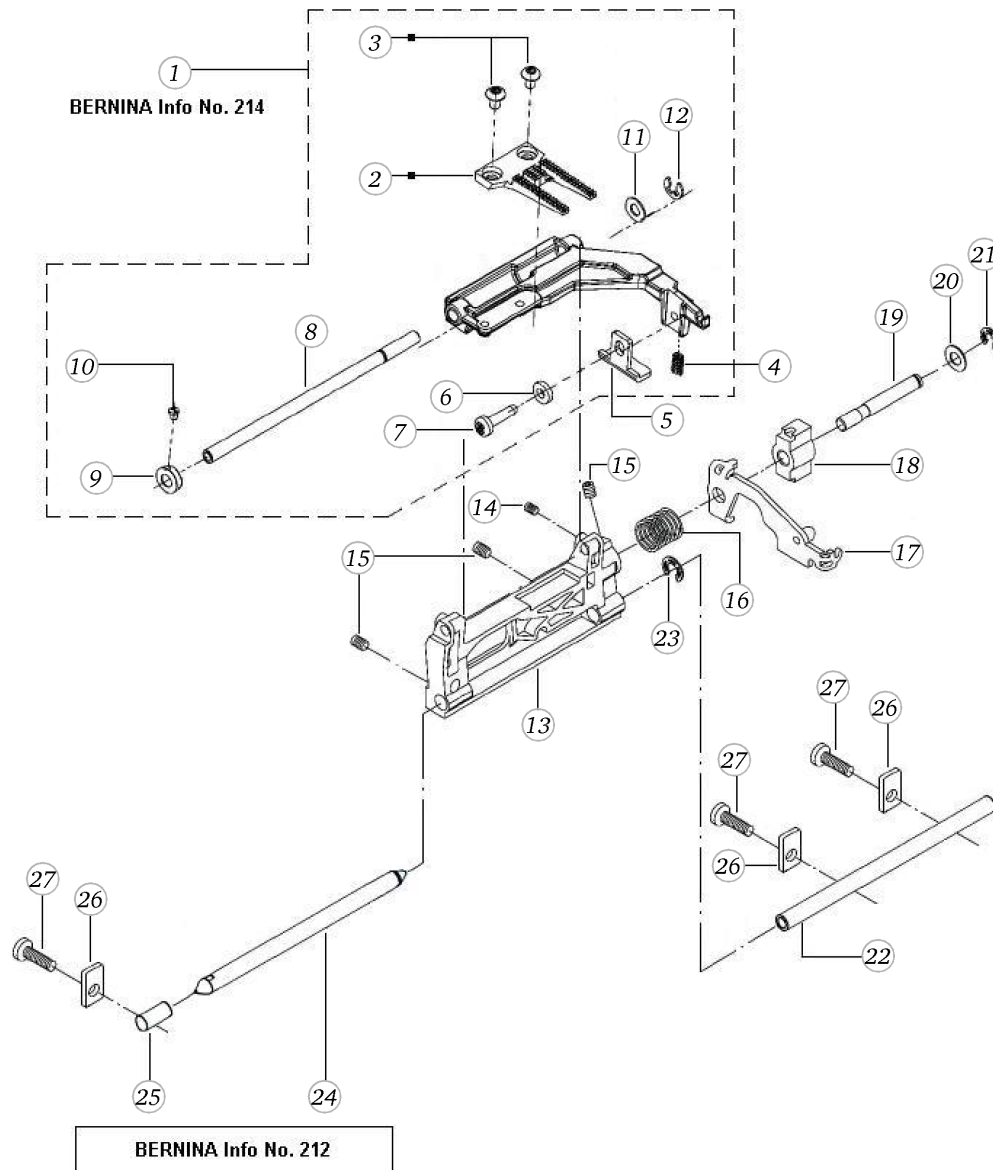

BERNINA artista 170

Feed dog unit

Pos	Item number	Description
1	0302257000	SCHOOLKIT TRANSPORTER
2	0302155000	FEEDDOG 5.5 MM
3	0032465110	Socket Button Head Screws M3x 6 ISO 7380-1 - BN6404 Art-No. 1982990
4	25524003++	Spring
5	0000785200	ADJUSTING PLATE
6	22952113++	Washer 3.2/7x1.5 black finished
7	0078865036	Socket Pan Head Thread Forming Screws M3x12 DIN7500 - BN13916 Art-No. 2027569
8	0302015000	SLIDING AXLE
9	0011217001	Adjusting Ring Cpl with 1 screw
10	20500353++	Cylinder Head Screw M2x2.5
11	22950213++	Washer d2.2xD7.5xs0.5
12	23500553++	Circlips For Shafts d1 1.5 DIN6799 - BN809 Art-No.1284614
13	0000245500	FEED DOG FORK
14	0078665031	Hexalobular Socket Set Screws M3x4 ISO 4026 - BN11493 Art-No. 3060200
15	0078665043	Hexalobular Socket Set Screws M4x6 ISO 4026 - BN11493 Art-No. 3060208
16	0079055000	SPRING
17	0078047200	THRUST REVERSER CPL.
18	0078065100	Swing Bearing
19	0078075000	BOLT
20	23100203++	Flat Washer d5.2-10x0.5
21	23501453++	Circlips For Shafts d1 4 DIN6799 - BN809 Art-No.1284657
22	0078695001	PIVOT POINT
23	23501753++	Circlip For Shafts d1 5 DIN6799 - BN809 Art-No.1284665
24	0078705100	ECCENTRIC AXLE
25	0078695100	BEARING
26	0010475100	PRESSURE PLATE