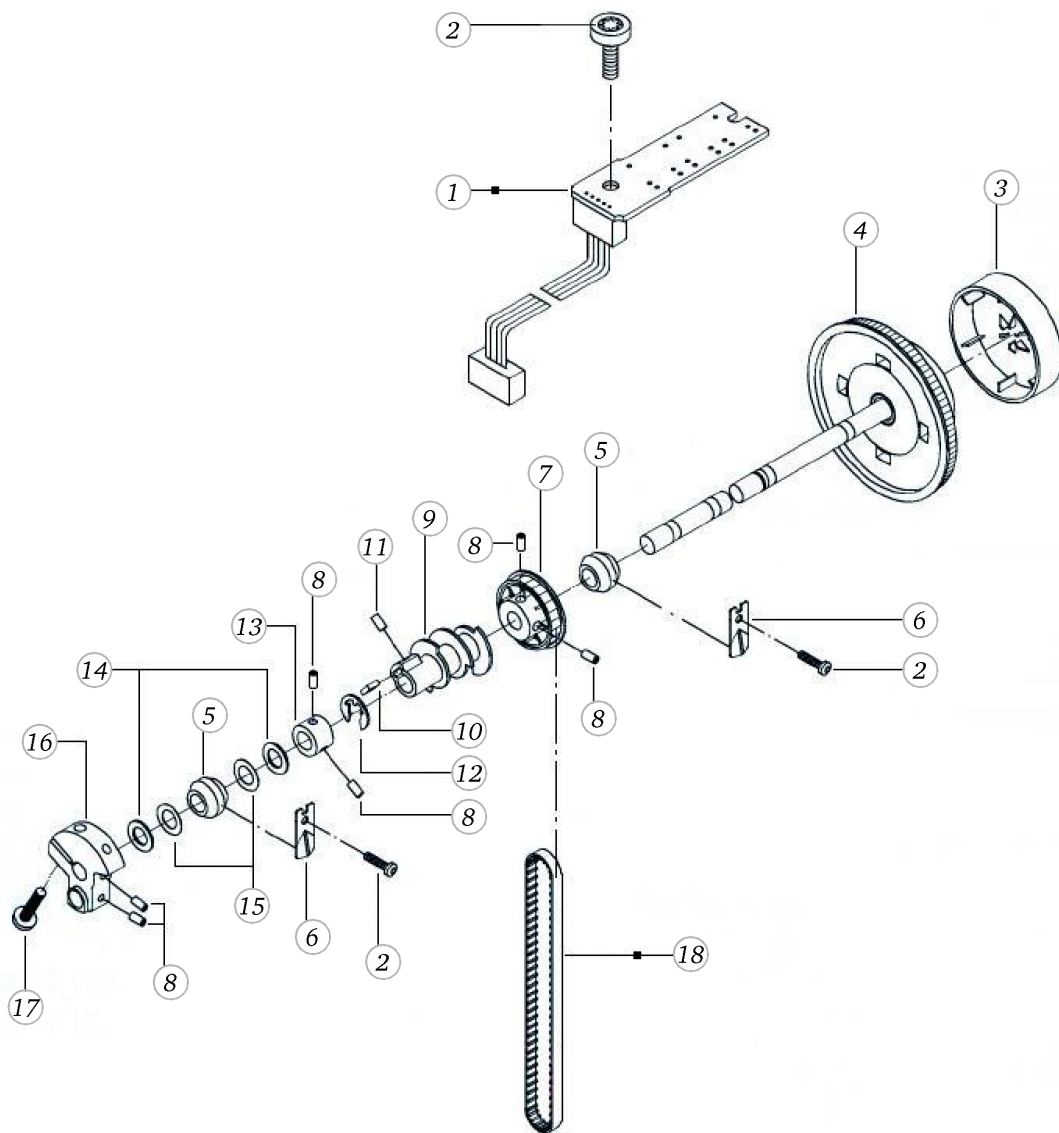

Pos	Item number	Description
1	0077567000	P-PRINT
2	0078865043	Socket Pan Head Thread Forming Screws M4x10 DIN7500 - BN13916 Art-No. 2027593
3	0077717000	HAND WHEEL CPL.
4	0077797100	MAIN SHAFT CPL.
5	0078235002	Bearing 10
6	0077785100	CLAMPING CLOW
7	0019947301	BELT DRIVE 24 TEETH
8	0078685072	Hexalobular Socket Set Screws M5x0,5x5
9	0077547100	SYNCHR.DISK CPL.
10	22684183++	Square Thin Nuts M4 DIN 562 - BN145 Art-No. 1092502
11	0078665043	Hexalobular Socket Set Screws M4x6 ISO 4026 - BN11493 Art-No. 3060208
12	0079665011	Circlip For Shafts As 9.0, Benzing
13	0077817000	Adjusting Ring Cpl.
14	0078955071	Synthetic Washer 10,3 x 17 x 1
15	303200031+	Washer
16	0077807100	BALANCE PIECE CPL.
17	0077525067	SCREW
18	0079035022	BELT 188 XL