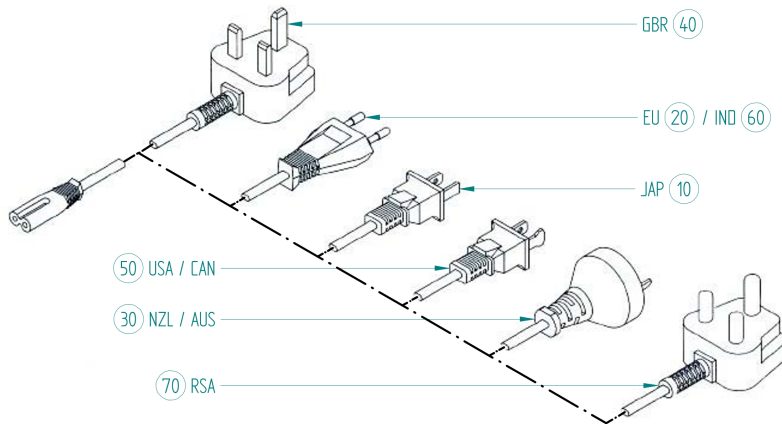

BERNINA artista 170

Power Plug

Pos	Item number	Description
10	0079287004	Power Cord Cpl. Japan
20	0079287303	Power Cord Cpl. Europe
30	0079287002	Power Cord Cpl. New Zealand / Australia
40	0079287001	Power Cord Cpl. Great Britain
50	0079287300	Power Cord Cpl. USA / CAN
60	0079287000	Power Cord India
70	0079287405	Power Cord Cpl. South Africa