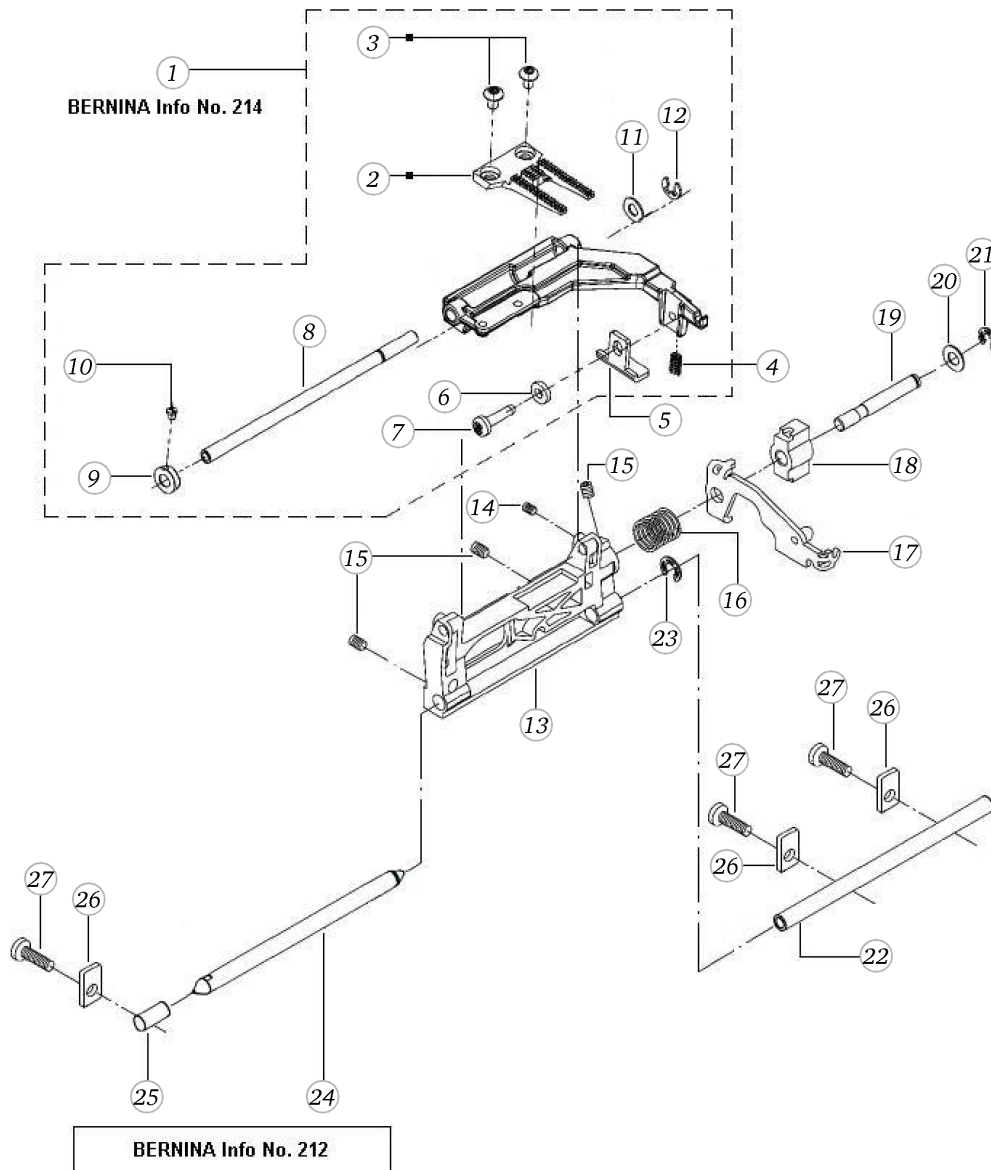

BERNINA artista 170

Feed dog unit

Pos	Item number	Description
27	0078865043	Socket Pan Head Thread Forming Screws M4x10 DIN7500 - BN13916 Art-No. 2027593