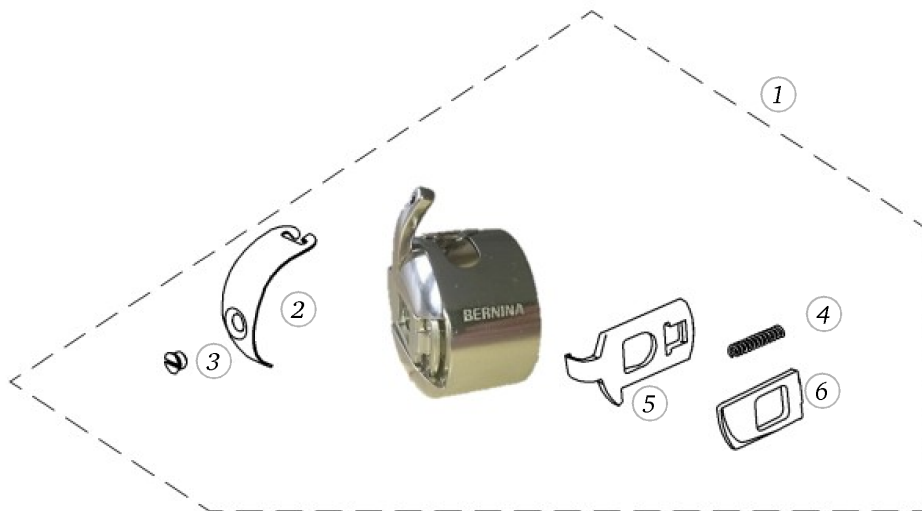

Bobbin Case with BERNINA Logo

Pos	Item number	Description
4	0015347150	bobbin case cpl.- bobbin case hinge nickle platet YS
1	0015347250	bobbin case cpl. bobbin case hinge nickle platet YS
2	1028945000	CB tension spring BERNINA Logo
3	1028955000	CB tension screw BERNINA Logo
4	1028965000	CB latch Spring BERNINA Logo
5	1028975000	CB latch BERNINA Logo
6	1028985000	CB flap BERNINA Logo