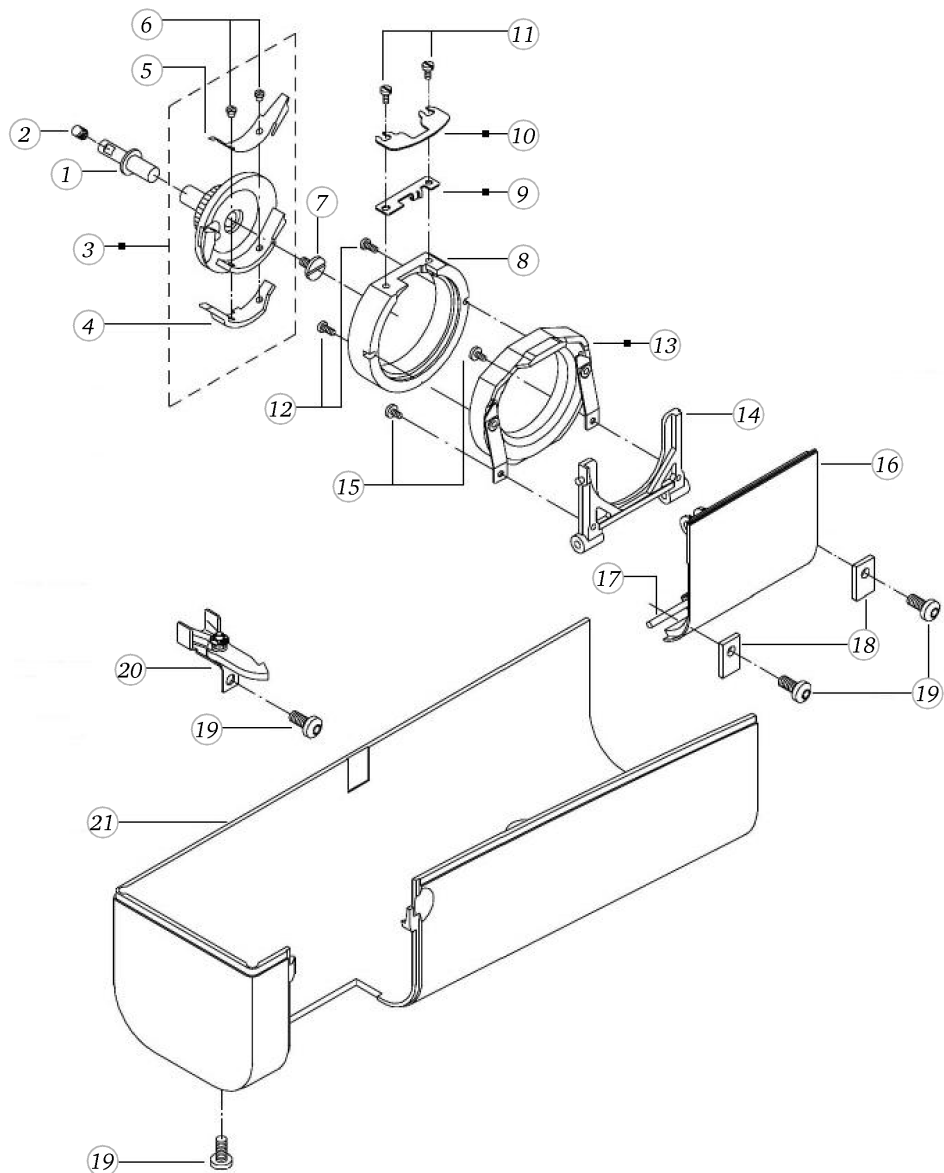

BERNINA artista 170

Hook driver

Pos	Item number	Description
1	0000705000	AXLE
2	0078665043	Hexalobular Socket Set Screws M4x6 ISO 4026 - BN11493 Art-No. 3060208
3	0026537500	HOOK DRIVER CPL.
4	0020485000	SUPPORT SHEET
5	0007325100	DRIVER SPRING
6	21500683++	SCREW M2.5
7	0017205200	LOW-HEAD SCREW-M3
7	0017205300	thru head screw
8	0030845300	SHUTTLE RACE RING
9	0031635100	THREAD GUIDE
10	0066335100	THREAD GUIDE PLATE
11	0077525020	SCREW TORX M2.5X4
12	0077525022	SCREW TORX M2.5X8
13	0015387200	SHUTTLE RACE COVER CPL.
14	0015867000	HOLDER CPL
15	0329495001	SCREW M2,3X4
16	0078787300	FREE ARM COVER DOOR
17	0078795100	AXLE
18	0010475100	PRESSURE PLATE
19	0078865043	Socket Pan Head Thread Forming Screws M4x10 DIN7500 - BN13916 Art-No. 2027593
20	0079207000	PAWL
21	0089575000	FREE ARM COVER