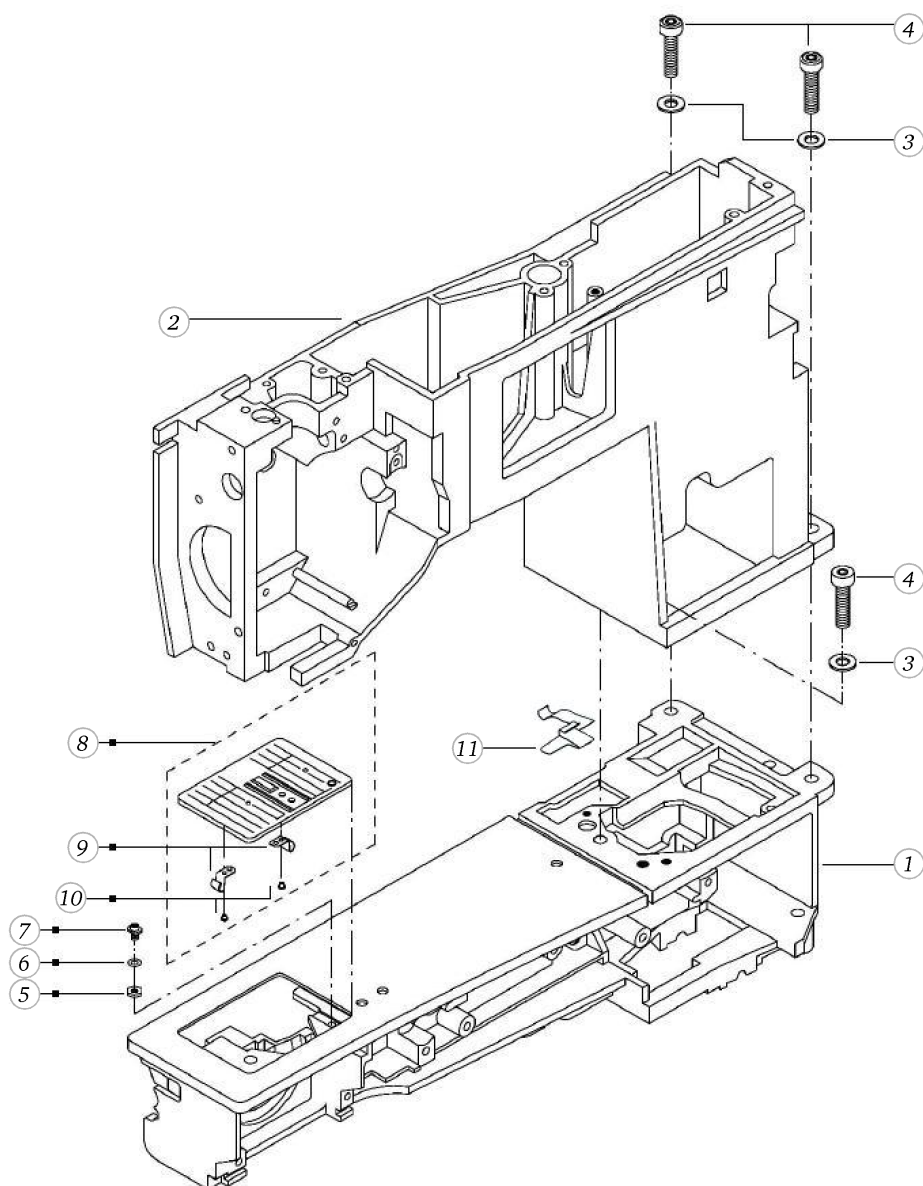

Pos	Item number	Description
1	0079415300	FOUNDATION CB
2	0089985400	UPPER ARM
3	22959313++	WASHER
4	0077525067	SCREW
5	22502313++	HEXAGONAL NUT
6	23225753++	Curved Spring Washers M3 DIN 137 A - BN795 Art- No. 1280317
7	0026045200	SPECIAL BOLT
8	0078747100	NEEDLE PLATE CPL.
9	0078755200	Clip
9	0078755300	Clip
10	20500223++	Slotted Machine Screw M2x1.8 nickel-plated
11	0307435000	CONTACT SPRING