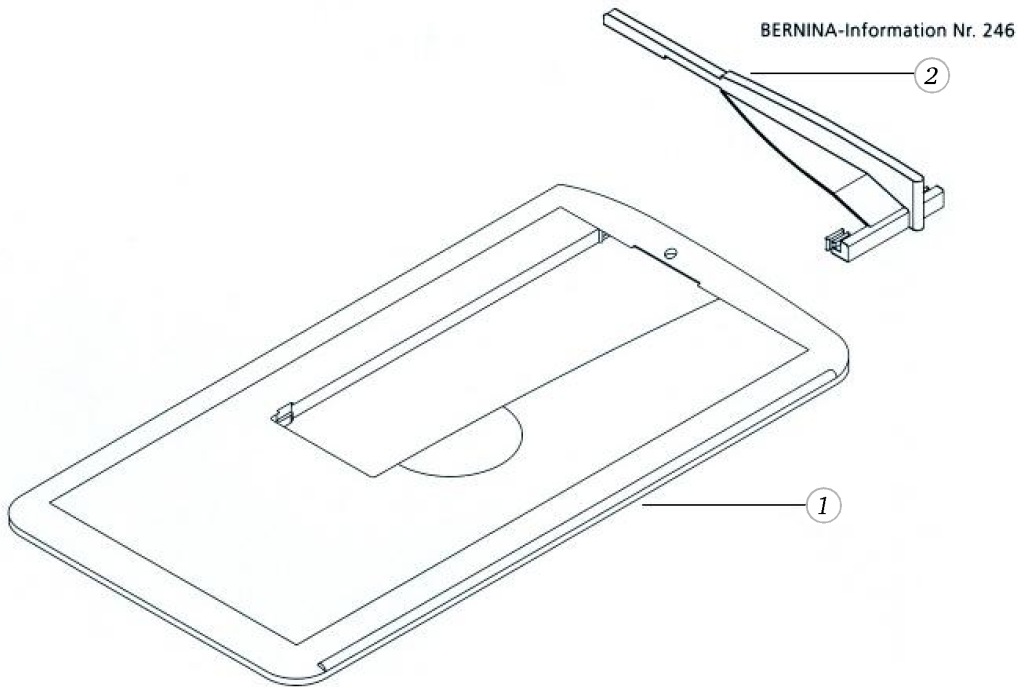

BERNINA artista 170

Sewing platform

Pos	Item number	Description
1	0088685000	SEWING PLATFORM
2	0307267000	SEAMS GUIDE CPL CLASSIC