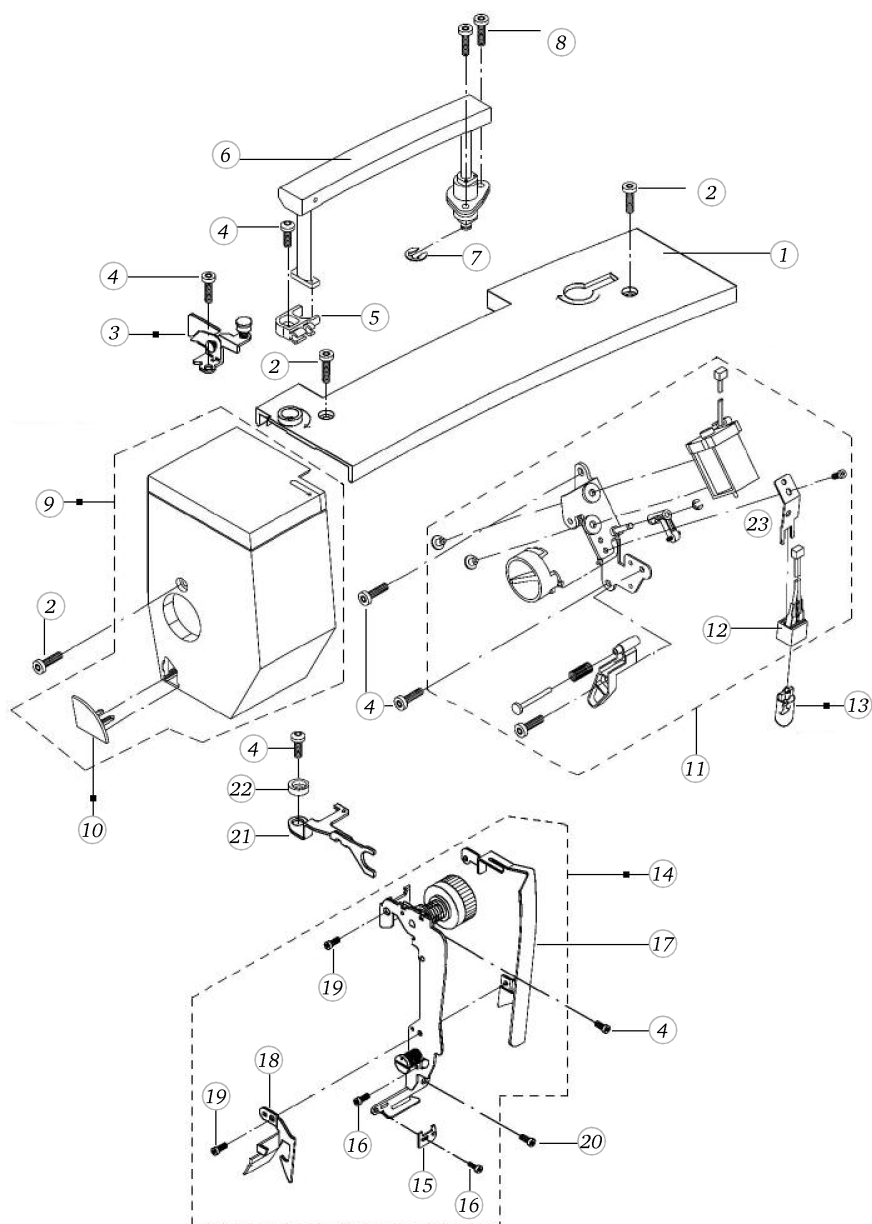

BERNINA artista 170

Side cover with handle

Pos	Item number	Description
1	0048505001	UPPER ARM COVER
2	0078865091	SCREW TORX DUOTAPTITE
3	0079587200	THREAD GUIDE CPL.
4	0078865043	Socket Pan Head Thread Forming Screws M4x10 DIN7500 - BN13916 Art-No. 2027593
5	0082315100	HANDLE BUSH
6	0082337100	HANDLE CPL.
7	23501453++	Circlips For Shafts d1 4 DIN6799 - BN809 Art- No.1284657
8	0078865044	Socket Pan Head Thread Forming Screws M4x12 DIN7500 - BN13916 Art-No. 2027607
9	0048227002	HEADCOVER CPL. ARTISTA
10	0079737100	THREAD CUTTER CPL.
11	0075757001	PRESSER DEVICE CPL.
12	0075387201	BULB SOCKET CPL.165-185
13	0075355000	LAMP LC-12-5-A
13	0075355100	Lamp LC12-5
14	0079507501	TAKE UP LEVER COVER CPL.
15	0082855001	Z-Z LIMITATION 5,5MM
16	0078865033	Socket Pan Head Thread Forming Screws M3x6 DIN7500 - BN13916 Art-No. 2027534
17	0079505301	TAKE-UP-LEVER COVER
18	0079515000	COVER REGULATOR
19	0032465110	Socket Button Head Screws M3x 6 ISO 7380-1 - BN6404 Art-No. 1982990
20	0078865045	Socket Pan Head Thread Forming Screws M4x16 DIN7500 - BN13916 Art-No. 2027615
21	0077585000	RELEASE LEVER
22	0077675100	Eccentric
23	0075995000	LAMP HOLDER