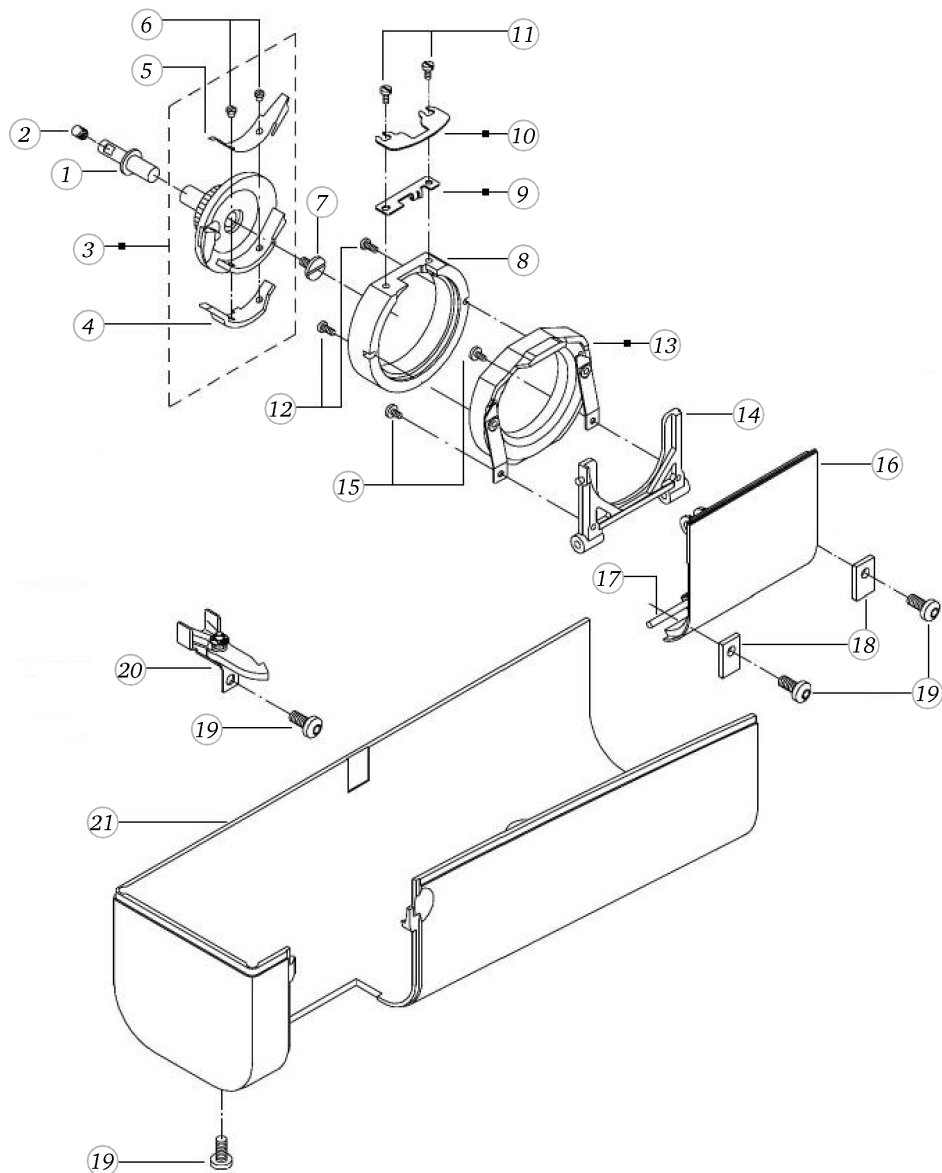

BERNINA artista 170

Hook driver

Pos	Item number	Description
1	0000705000	AXLE
2	0078665043	Hexalobular Socket Set Screws M4x6 ISO 4026 - BN11493 Art-No. 3060208
3	0026537500	HOOK DRIVER CPL.
4	0020485000	SUPPORT SHEET
5	0007325100	DRIVER SPRING
6	21500683++	SCREW M2.5
7	0017205200	LOW-HEAD SCREW-M3
7	0017205300	thru head screw
8	0030845300	SHUTTLE RACE RING
9	0031635100	THREAD GUIDE
10	0066335100	THREAD GUIDE PLATE
11	0077525020	SCREW TORX M2.5X4
12	0077525022	SCREW TORX M2.5X8
13	0015387200	SHUTTLE RACE COVER CPL.
14	0015867000	HOLDER CPL
15	0329495001	SCREW M2,3X4
16	0078787300	FREE ARM COVER DOOR
17	0078795100	AXLE
18	0010475100	PRESSURE PLATE
19	0078865043	Socket Pan Head Thread Forming Screws M4x10 DIN7500 - BN13916 Art-No. 2027593
20	0079207000	PAWL
21	0089575000	FREE ARM COVER