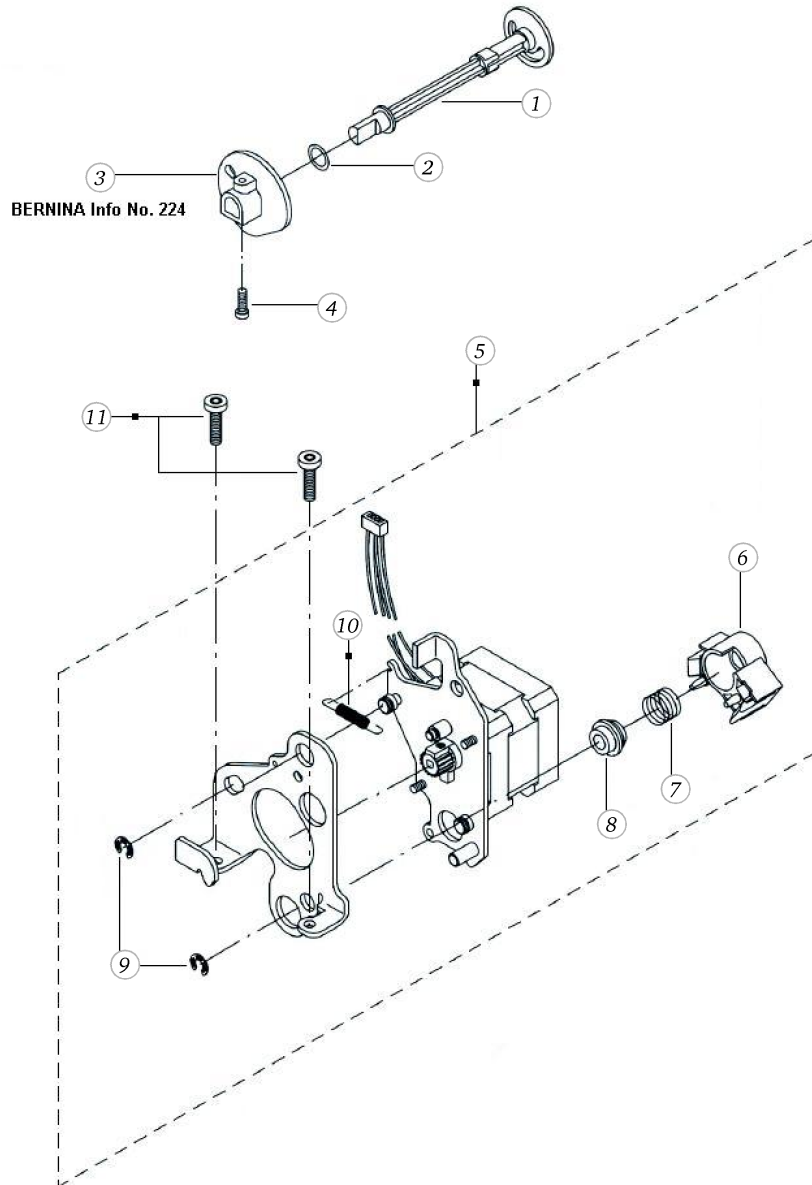

BERNINA artista 170

Stitch length motor

Pos	Item number	Description
1	0078605200	ROTATIONAL CONNECTOR
2	0089595010	SPRING WASHER
3	0306755000	ADJUSTING CAM
4	0078865036	Socket Pan Head Thread Forming Screws M3x12 DIN7500 - BN13916 Art-No. 2027569
5	0078257101	STITCHLENGTH-DRIVE CPL.
6	0078555000	COVER PLATE
7	0078565000	SPRING
8	0078545000	Bearing
9	23501453++	Circlips For Shafts d1 4 DIN6799 - BN809 Art- No.1284657
10	25629203++	Spring
11	0078865043	Socket Pan Head Thread Forming Screws M4x10 DIN7500 - BN13916 Art-No. 2027593