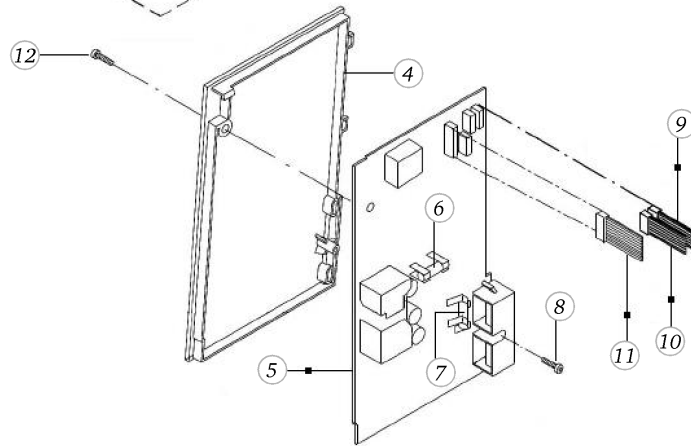

Pos	Item number	Description
1	0087807201	BACK COVER CPL.
2	0079115200	SPOOL SUPPORTER PIN
3	0307015000	SPOOL SUPPORTER PIN
4	0325317000	CHASSIS PRINT SPARE PARTS
5	4088327000	L-PRINT CLASSIC UNIVERSAL
6	0303795000	FUSE
7	0303805000	FUSE
8	0023345001	TORX SCREW
9	0006597112	CABLE CPL. 5-POL
10	0006597113	CABLE CPL. 5-POL
11	0006597118	CABLE CPL. 2-POL
12	0078865049	Socket Pan Head Thread Forming Screws M4x35 DIN7500 - BN13916 Art-No. 3271306