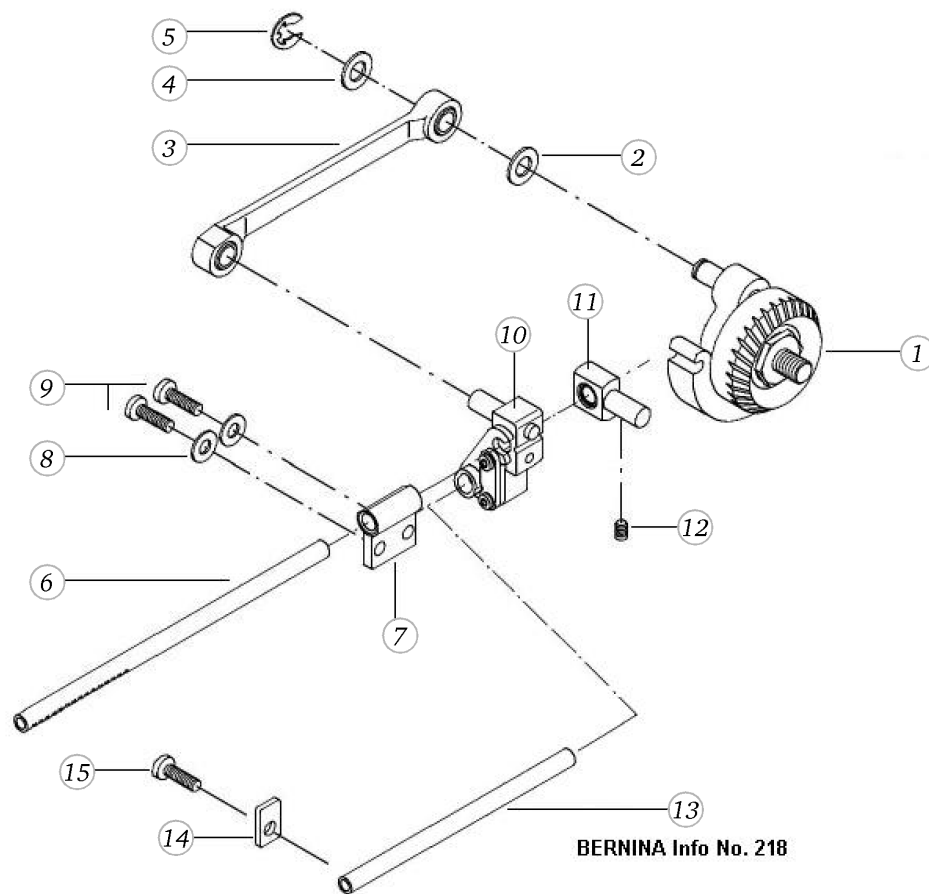

BERNINA artista 170

Hook driving system

Pos	Item number	Description
1	0082817000	BEVEL GEAR SET
2	23228653++	WASHER 7.2x12x0.1
3	0078457000	CONNECTING ROD CPL.
4	23102503++	WASHER PLASTIC
5	23501753++	Circlip For Shafts d1 5 DIN6799 - BN809 Art-No.1284665
6	0079465000	RACK
7	0000665000	BEARING 6 MM IN FRONT
8	22901613++	WASHER 4.3MM
9	0078865044	Socket Pan Head Thread Forming Screws M4x12 DIN7500 - BN13916 Art-No. 2027607
10	0000717200	RACK DRIVER CPL.
11	0001207000	BEARING HOLDER CPL.
12	0078665043	Hexalobular Socket Set Screws M4x6 ISO 4026 - BN11493 Art-No. 3060208
13	0082255006	ZYL.PIN
14	0010475100	PRESSURE PLATE
15	0078865043	Socket Pan Head Thread Forming Screws M4x10 DIN7500 - BN13916 Art-No. 2027593