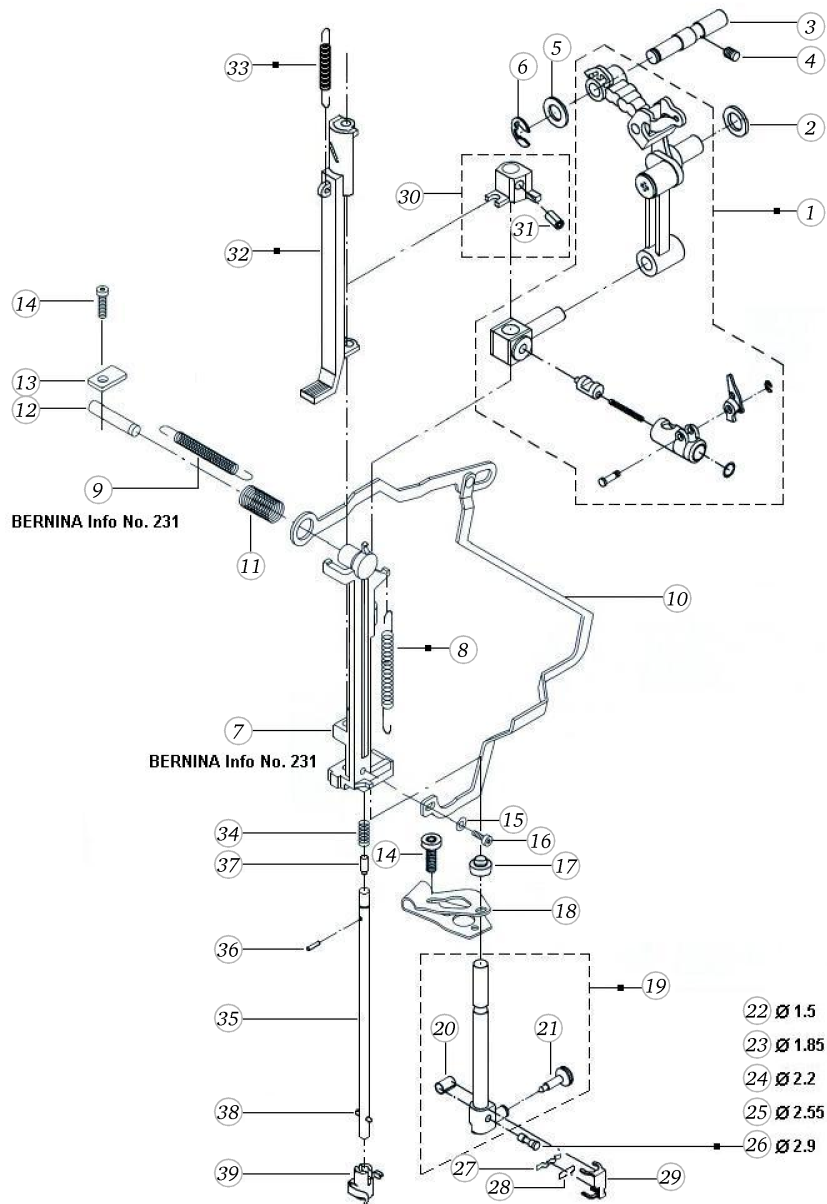

BERNINA artista 170

Needle Drive

Pos	Item number	Description
28	0082145000	GUIDE
29	0082125000	CLAMP
30	0075637300	Guide Assembled
31	0078665041	Hexalobular Socket Set Screws M4x4 ISO 4026 - BN11493 Art-No. 3060207
32	0075865200	THREADER SUPPORT
33	0075315200	Spring
34	0075965000	Spring -
35	0075747200	Threader Device Cpl.
36	24105643++	Parallel Pin Hardened 2h6x12 BN 858
37	20150113++	Hexagon Socket Set Screw M3x8
39	0337927100	threader head packed