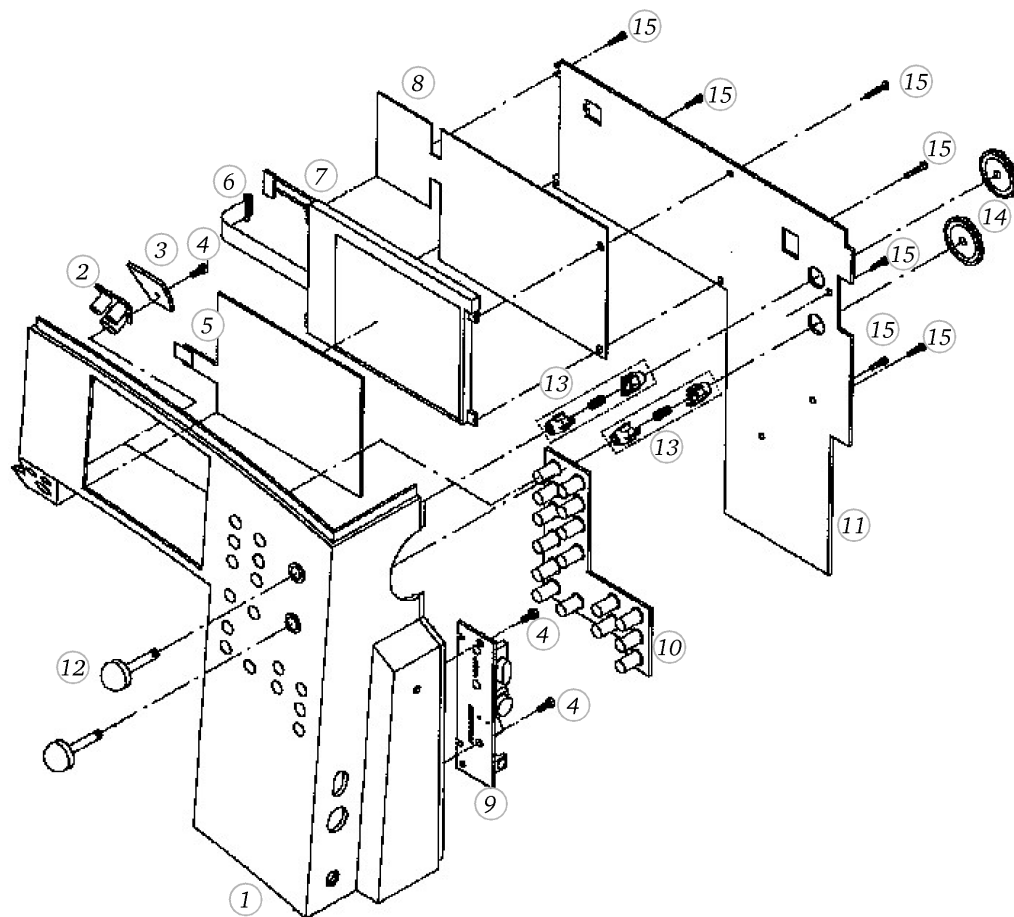

BERNINA artista 170

Front cover with LCD and Print (artista 165)

Pos	Item number	Description
1	0087815105	FRONT COVER A165
2	0087715000	RUBBER PAD RET
3	0087707000	RET-PRINT ARITSTA
4	0023345000	Screw Pan Head Pt 3 x 8 WN1452 - BN20138 Art-No. 3216015
5	0087755200	TOUCH SCREEN 165-185
6	0006165003	JUMPER 12POL 76MM
7	0087765001	LCD CPL.
8	0087775000	INSULATING FOIL
9	0045317300	PRINT ADAPTER
10	0087825000	RUBBER SELECTION PAD
11	0045197601	S-PRINT A165/170 V4.04
12	0087835000	BUTTON
13	0087847000	GUIDE CPL.
14	0087855000	STOP DISC
15	0089445000	SPECIAL TORX SCREW