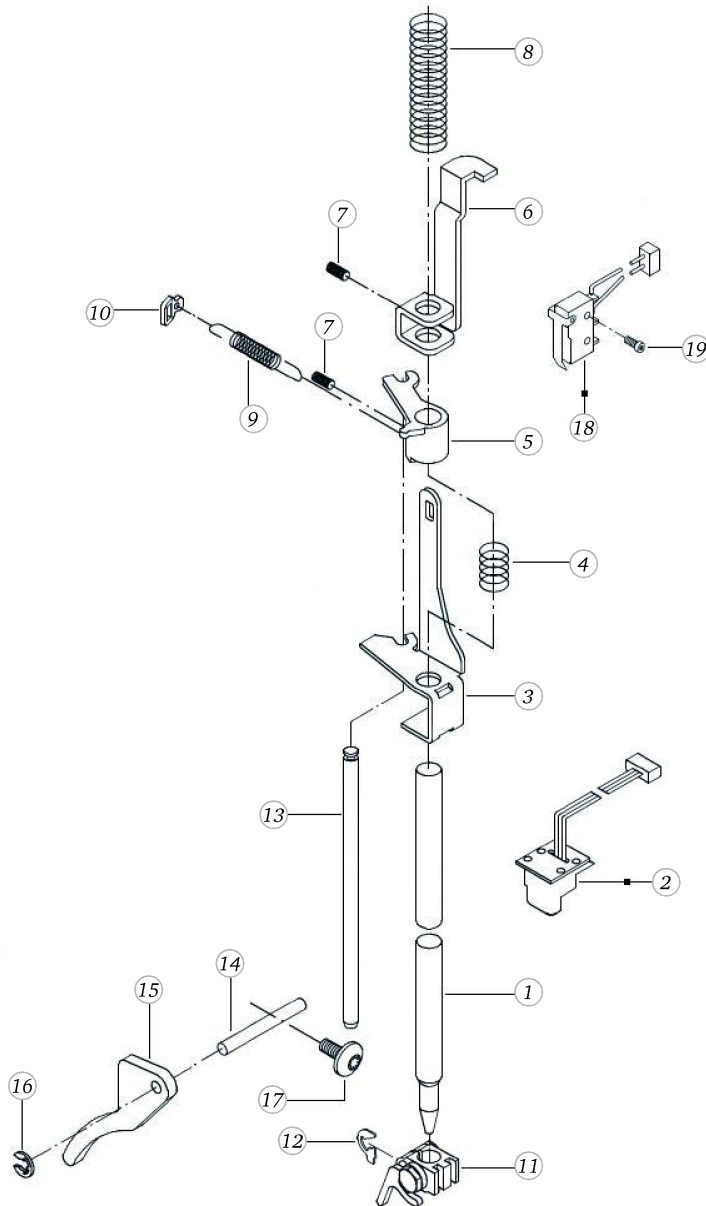

BERNINA artista 170

Side cover with handle

Pos	Item number	Description
1	0048505001	UPPER ARM COVER
2	0078865091	SCREW TORX DUOTAPTITE
3	0048497200	BOBBIN WINDER THREAD TENSION CPL.
4	0048487100	THREAD GUIDE ASSEMBLY
5	0078865043	Socket Pan Head Thread Forming Screws M4x10 DIN7500 - BN13916 Art-No. 2027593
6	0082315100	HANDLE BUSH
7	0082337100	HANDLE CPL.
8	23501453++	Circlips For Shafts d1 4 DIN6799 - BN809 Art- No.1284657
9	0078865044	Socket Pan Head Thread Forming Screws M4x12 DIN7500 - BN13916 Art-No. 2027607
10	0048227002	HEADCOVER CPL. ARTISTA
11	0079737100	THREAD CUTTER CPL.
12	0075757001	PRESSER DEVICE CPL.
13	0075387201	BULB SOCKET CPL.165-185
14	0075355000	LAMP-LC 12-5-A
14	0075355100	Lamp LC12-5
15	0079507501	TAKE UP LEVER COVER CPL.
16	0082855001	Z-Z LIMITATION 5,5MM
17	0078865033	Socket Pan Head Thread Forming Screws M3x6 DIN7500 - BN13916 Art-No. 2027534
18	0079505301	TAKE-UP-LEVER COVER
19	0079515000	COVER REGULATOR
20	0032465110	Socket Button Head Screws M3x 6 ISO 7380-1 - BN6404 Art-No. 1982990
21	0078865045	Socket Pan Head Thread Forming Screws M4x16 DIN7500 - BN13916 Art-No. 2027615
22	0089205100	RELEASE LEVER
23	0077675100	Eccentric
24	0075995000	LAMP HOLDER

Presser foot bar

Pos	Item number	Description
1	0075885000	PRESSER FOOT BAR
2	0088357100	PRINT BUTTONHOLE SENSOR A
3	0075665100	RELEASE LEVER
4	0075325000	SPRING
5	0075647000	PRESS.FOOT GUIDE FOOT
6	0075675000	DARNING LEVER
7	0078665043	Hexalobular Socket Set Screws M4x6 ISO 4026 - BN11493 Art-No. 3060208
8	0075795100	SPRING
9	0075875000	SPRING
10	0075765000	TAB
11	0011177101	Clamp piece cpl.
12	0089325000	SAFETY CLIP
13	0075985200	GUIDE SHAFT
14	24119043++	CYL.-PIN
15	0075685300	LIFTING LEVER
16	23501453++	Circlips For Shafts d1 4 DIN6799 - BN809 Art-No.1284657
17	0078885043	Button Head Screw Torx Dt M4x10
18	0087677201	MICRO SWITCH WITH CABEL CPL.
19	0078865015	Socket Pan Head Thread Forming Screws M2x10 DIN7500 - BN13916 Art-No. 3271298