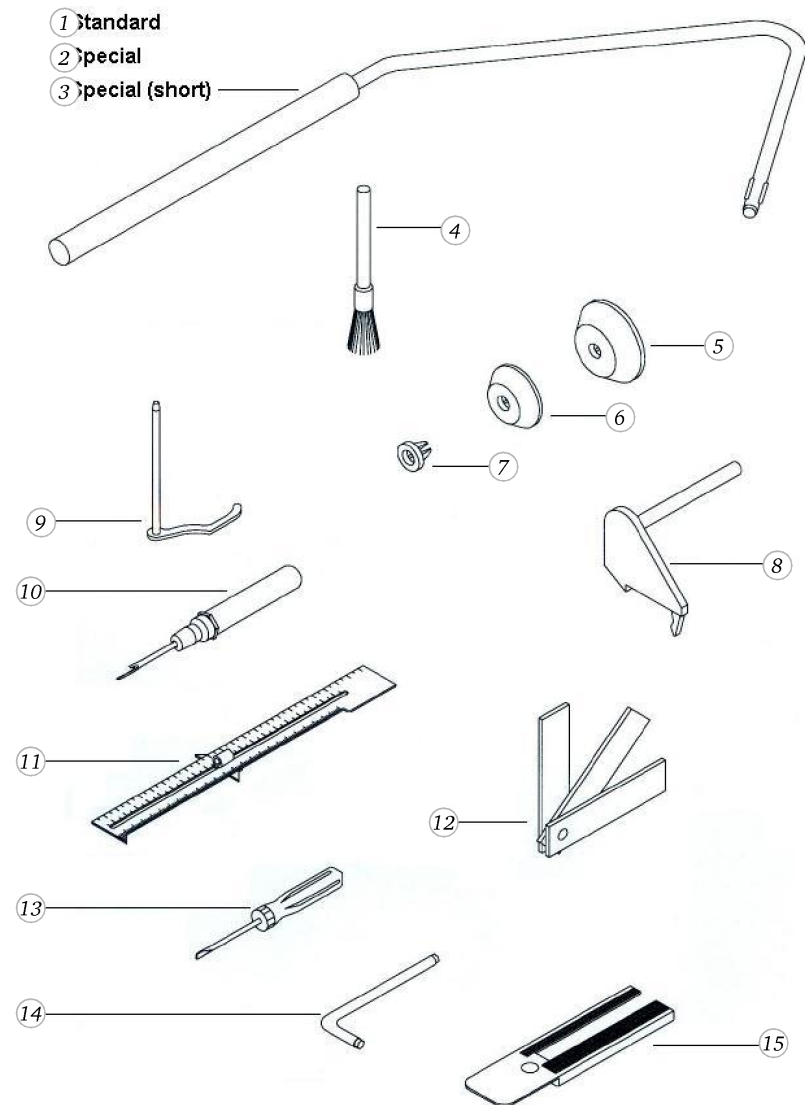

BERNINA artista 170

Accessories

Pos	Item number	Description
1	0016357700	Knee Lifter Lever Cpl.
2	0016357301	KNEELEVER SPECIAL
3	0016357302	KNEE LIFTER LEVER
4	330022031+	DUST-BRUSH
4	33002203++	Brush
5	0079305101	DISK D43
6	0079305200	Disc D27
7	0079265200	Disc D 12
8	0079125200	SPOOL-SUPPORT
8	0079125300	SPOOL SUPPORT
9	0015417000	EDGE GUIDE RIGHT
10	0069935201	Seam Ripper
11	0069925000	SEWING TEMPLET
12	0032605000	Compensating-Plates
12	0032605100	Compensating Plates
13	0328465000	Screw Driver red RAL 3025 2,5x0,4x84,5
14	0333297101	Torx wrench T20 packed
15	0030085100	guide platte smal