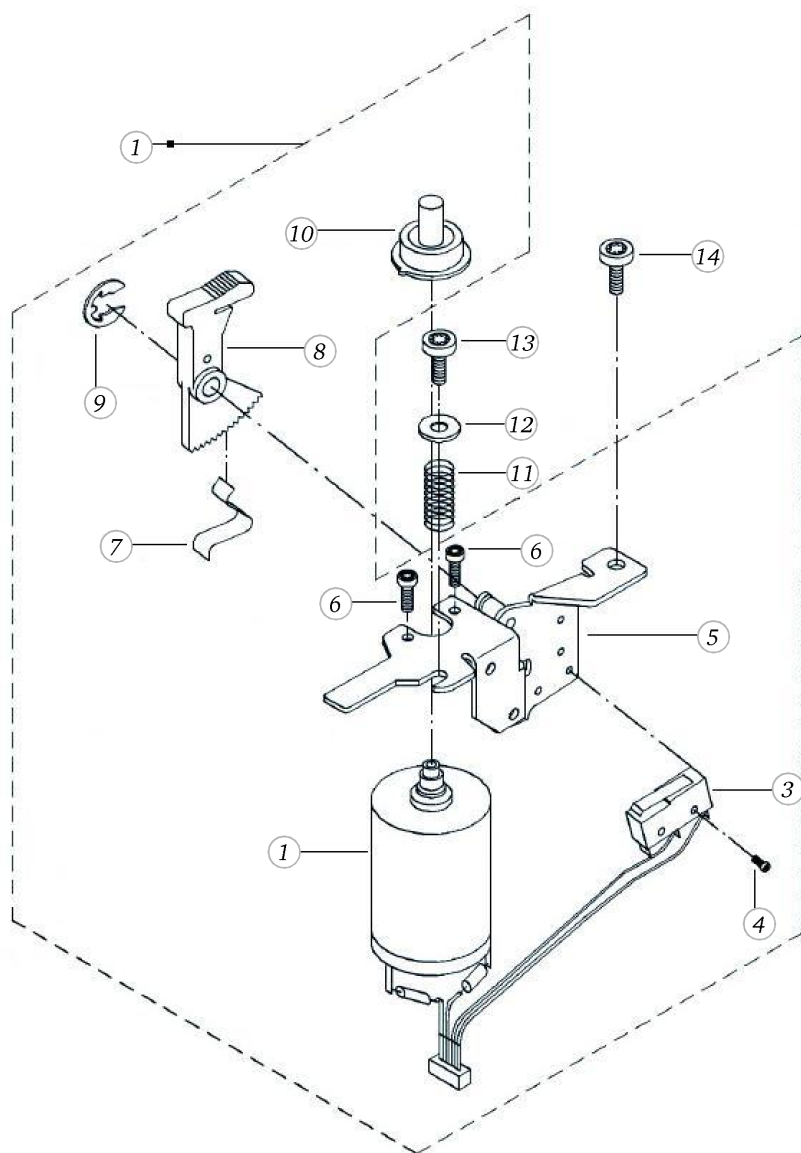

BERNINA artista 170

Bobbinwinder with motor

Pos	Item number	Description
1	0311537200	BOBBIN WINDER CPL.
3	0007935400	MICRO SWITCH
4	0078865015	Socket Pan Head Thread Forming Screws M2x10 DIN7500 - BN13916 Art-No. 3271298
5	0311515000	WINDER SUPPORT
6	0077525020	SCREW TORX M2.5X4
7	0077745000	Spring
8	0020077100	BOBBIN WINDER LEVER CPL.
9	23501153++	Circlips For Shafts d1 3.2 DIN6799 - BN809 Art- No.1284649
10	0018437200	Spool Carrier Cpl. white
11	25545003++	Spring
12	22955013++	Flat Washer
13	0078865046	Socket Pan Head Thread Forming Screws M4x20 DIN7500 - BN13916 Art-No. 3070342
14	0078865043	Socket Pan Head Thread Forming Screws M4x10 DIN7500 - BN13916 Art-No. 2027593