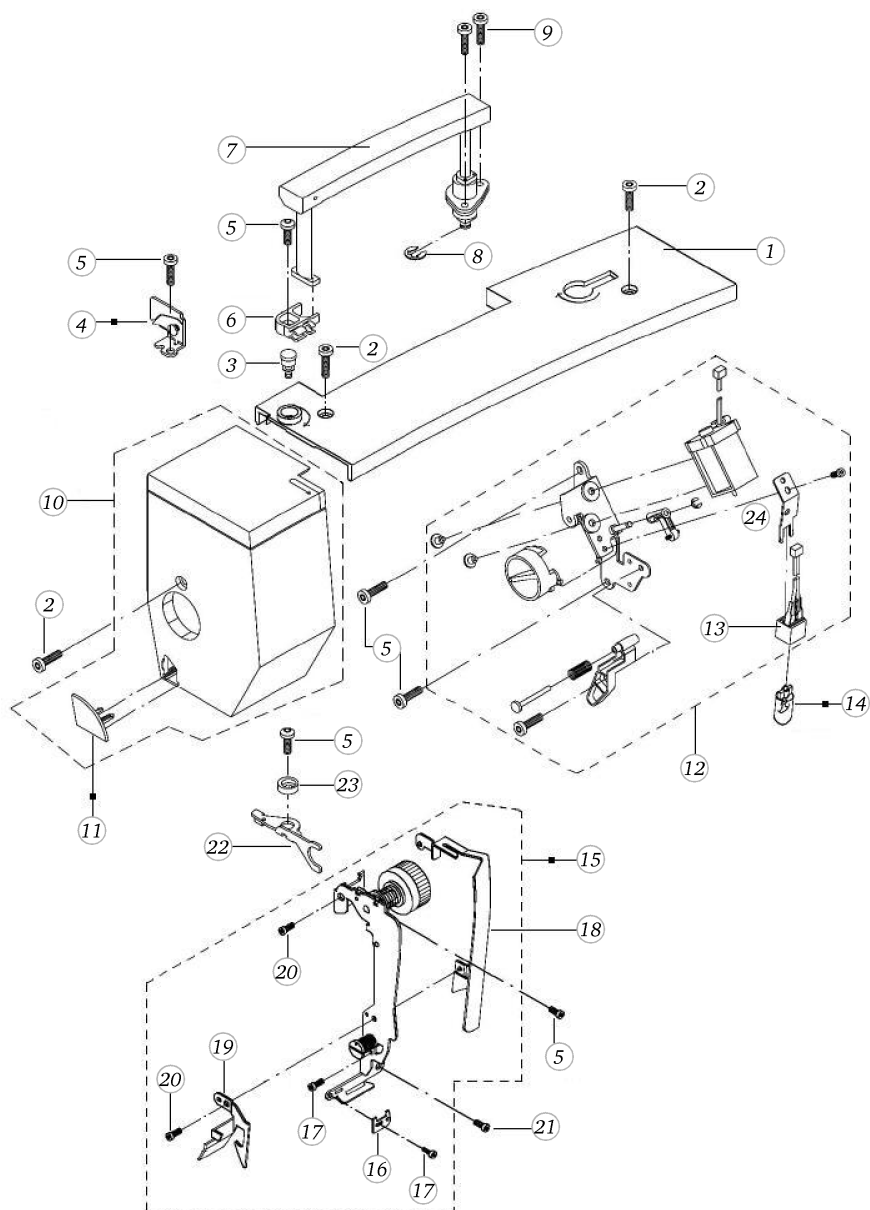

BERNINA artista 170

Side cover with handle

Pos	Item number	Description
1	0048505001	UPPER ARM COVER
2	0078865091	SCREW TORX DUOTAPTITE
3	0048497200	BOBBIN WINDER THREAD TENSION CPL.
4	0048487100	THREAD GUIDE ASSEMBLY
5	0078865043	Socket Pan Head Thread Forming Screws M4x10 DIN7500 - BN13916 Art-No. 2027593
6	0082315100	HANDLE BUSH
7	0082337100	HANDLE CPL.
8	23501453++	Circlips For Shafts d1 4 DIN6799 - BN809 Art- No.1284657
9	0078865044	Socket Pan Head Thread Forming Screws M4x12 DIN7500 - BN13916 Art-No. 2027607
10	0048227002	HEADCOVER CPL. ARTISTA
11	0079737100	THREAD CUTTER CPL.
12	0075757001	PRESSER DEVICE CPL.
13	0075387201	BULB SOCKET CPL.165-185
14	0075355000	LAMP-LC 12-5-A
14	0075355100	Lamp LC12-5
15	0079507501	TAKE UP LEVER COVER CPL.
16	0082855001	Z-Z LIMITATION 5,5MM
17	0078865033	Socket Pan Head Thread Forming Screws M3x6 DIN7500 - BN13916 Art-No. 2027534
18	0079505301	TAKE-UP-LEVER COVER
19	0079515000	COVER REGULATOR
20	0032465110	Socket Button Head Screws M3x 6 ISO 7380-1 - BN6404 Art-No. 1982990
21	0078865045	Socket Pan Head Thread Forming Screws M4x16 DIN7500 - BN13916 Art-No. 2027615
22	0089205100	RELEASE LEVER
23	0077675100	Eccentric
24	0075995000	LAMP HOLDER