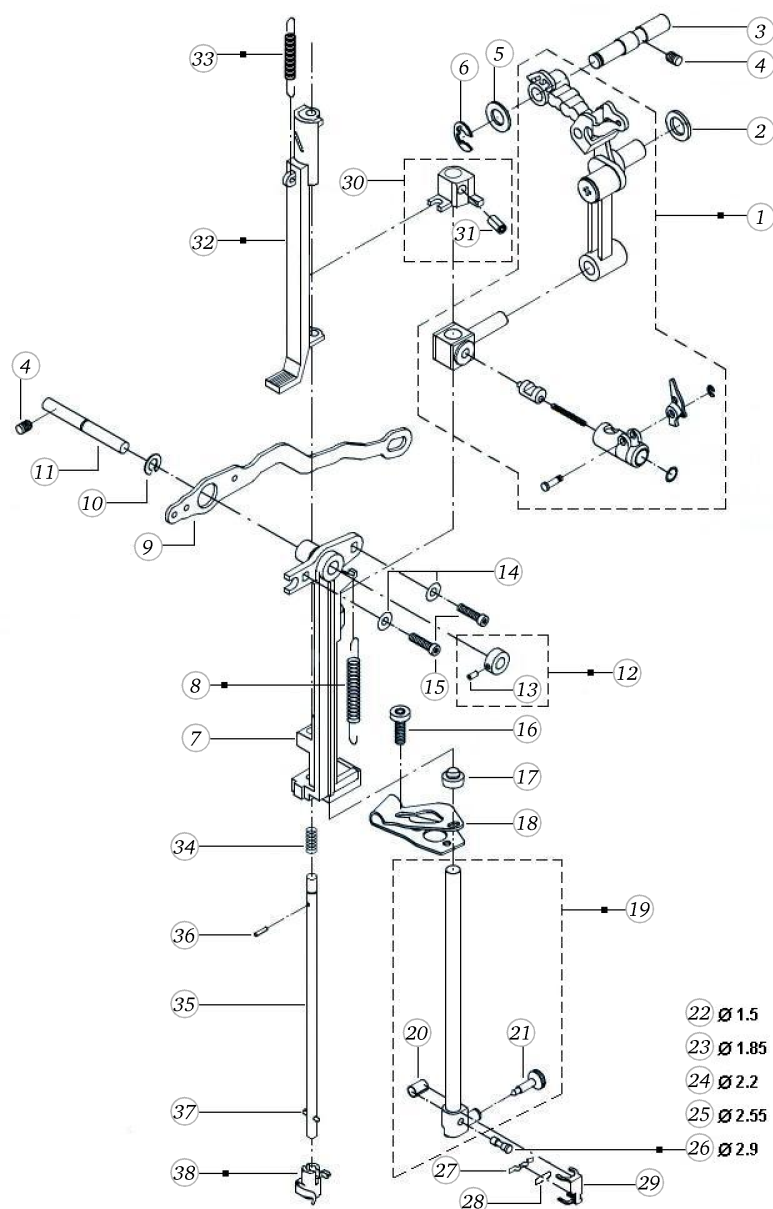

BERNINA artista 170

Needle Drive

Pos	Item number	Description
1	0088827200	TAKE-UP LEVER SET
2	22961743++	WASHER
3	0082265000	CYLINDRICAL PIN
4	0078665043	Hexalobular Socket Set Screws M4x6 ISO 4026 - BN11493 Art-No. 3060208
5	23001213++	Flat Washer d6.2xD10xs1
6	23501753++	Circlip For Shafts d1 5 DIN6799 - BN809 Art-No.1284665
7	0075725200	NEEDLE BAR SUPPORT
8	0028525100	Spring
9	0082045000	LEVER
10	23501453++	Circlips For Shafts d1 4 DIN6799 - BN809 Art-No.1284657
11	0075735000	BOLT
12	0082277000	SET COLLAR CPL.
13	0078665031	Hexalobular Socket Set Screws M3x4 ISO 4026 - BN11493 Art-No. 3060200
14	22950713++	WASHER 3.2 X 7 X 0.5
15	0078865036	Socket Pan Head Thread Forming Screws M3x12 DIN7500 - BN13916 Art-No. 2027569
16	0078865043	Socket Pan Head Thread Forming Screws M4x10 DIN7500 - BN13916 Art-No. 2027593
17	0075715000	BUFFER
18	0075697000	BUFFER SPRING CPL.
19	0082087002	NEEDLE BAR CPL.CB
20	0012965200	Spring Husk
24	0082435200	NEEDLECLAMP-SCREW
21	0082435400	Needle Clamp Screw
24	0082435300	Needle Clamp Screw
21	0082435400	Needle Clamp Screw
22	0082115000	PIN Ø1.5
23	0082115001	PIN Ø1.85
24	0082115002	PIN Ø2.20
25	0082115003	PIN Ø2.55