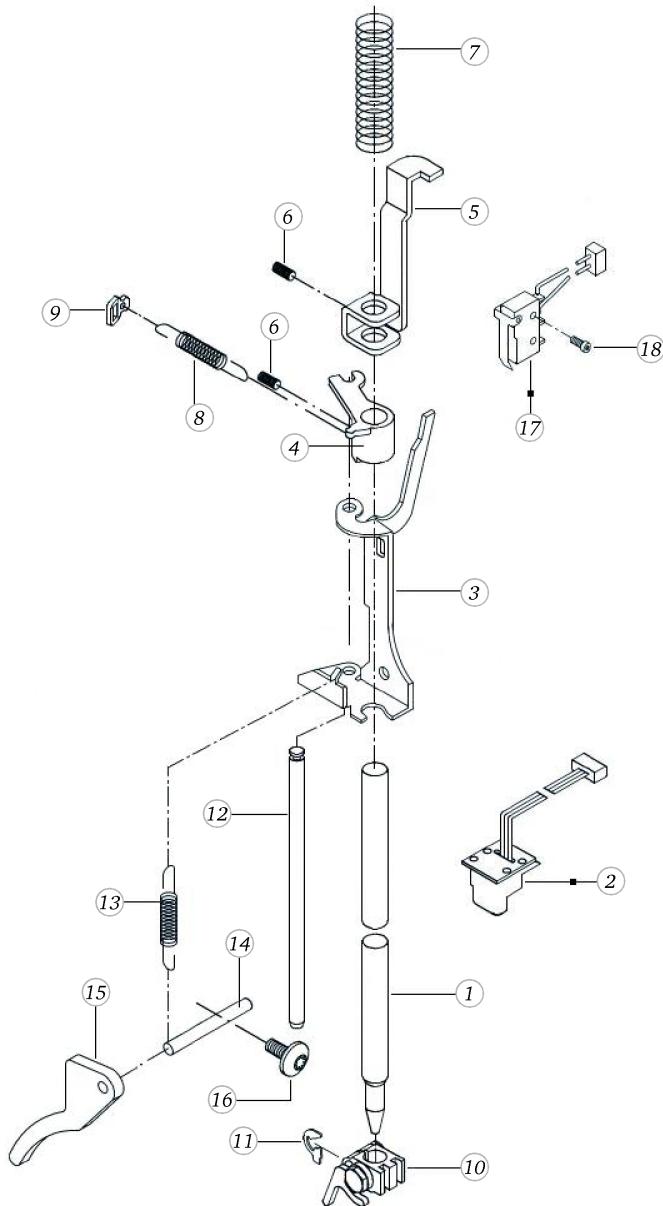

Presser foot bar

Pos	Item number	Description
1	0087335000	PRESSER FOOT BAR 157.5
2	0088357100	PRINT BUTTONHOLE SENSOR A
3	0089195000	RELEASE LEVER
4	0075647000	PRESS.FOOT GUIDE FOOT
5	0075675000	DARNING LEVER
6	0078665043	Hexalobular Socket Set Screws M4x6 ISO 4026 - BN11493 Art-No. 3060208
7	0075795100	SPRING
8	0075875000	SPRING
9	0075765000	TAB
10	0011177101	Clamp piece cpl.
11	0089325000	SAFETY CLIP
12	0075985200	GUIDE SHAFT
13	0087295100	SPRING
14	24119043++	CYL.-PIN
15	0075685300	LIFTING LEVER
16	0078885043	Button Head Screw Torx Dt M4x10
17	0087677201	MICRO SWITCH WITH CABEL CPL.
18	0078865015	Socket Pan Head Thread Forming Screws M2x10 DIN7500 - BN13916 Art-No. 3271298