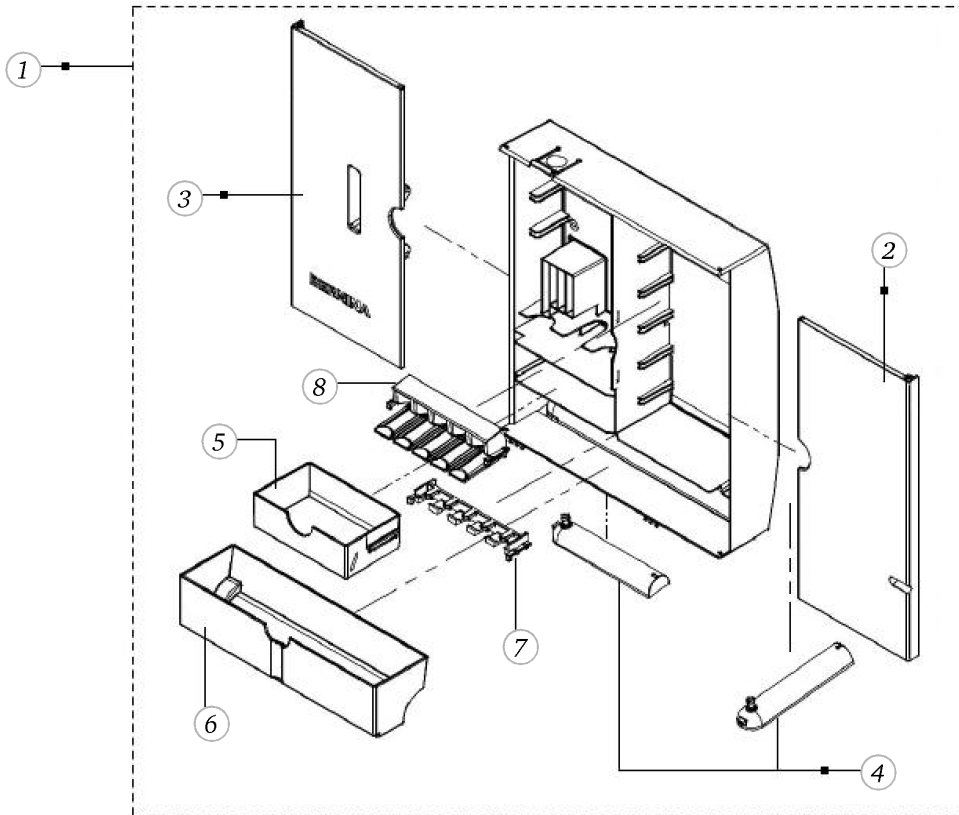

BERNINA artista 170

Accessories box

Pos	Item number	Description
1	0303967002	ACCESSORIES BOX CPL.
2	0303975001	DOOR RIGHT
3	0303985001	DOOR-LEFT
3	0303985201	door left without bulges smoke transparent
4	0303997001	SWING FOOT CPL. WHITE
5	0304005001	DRAWER SMALL WHITE
7	0304025000	Rack For Foot
8	0304035000	RACK FOR BOBBIN