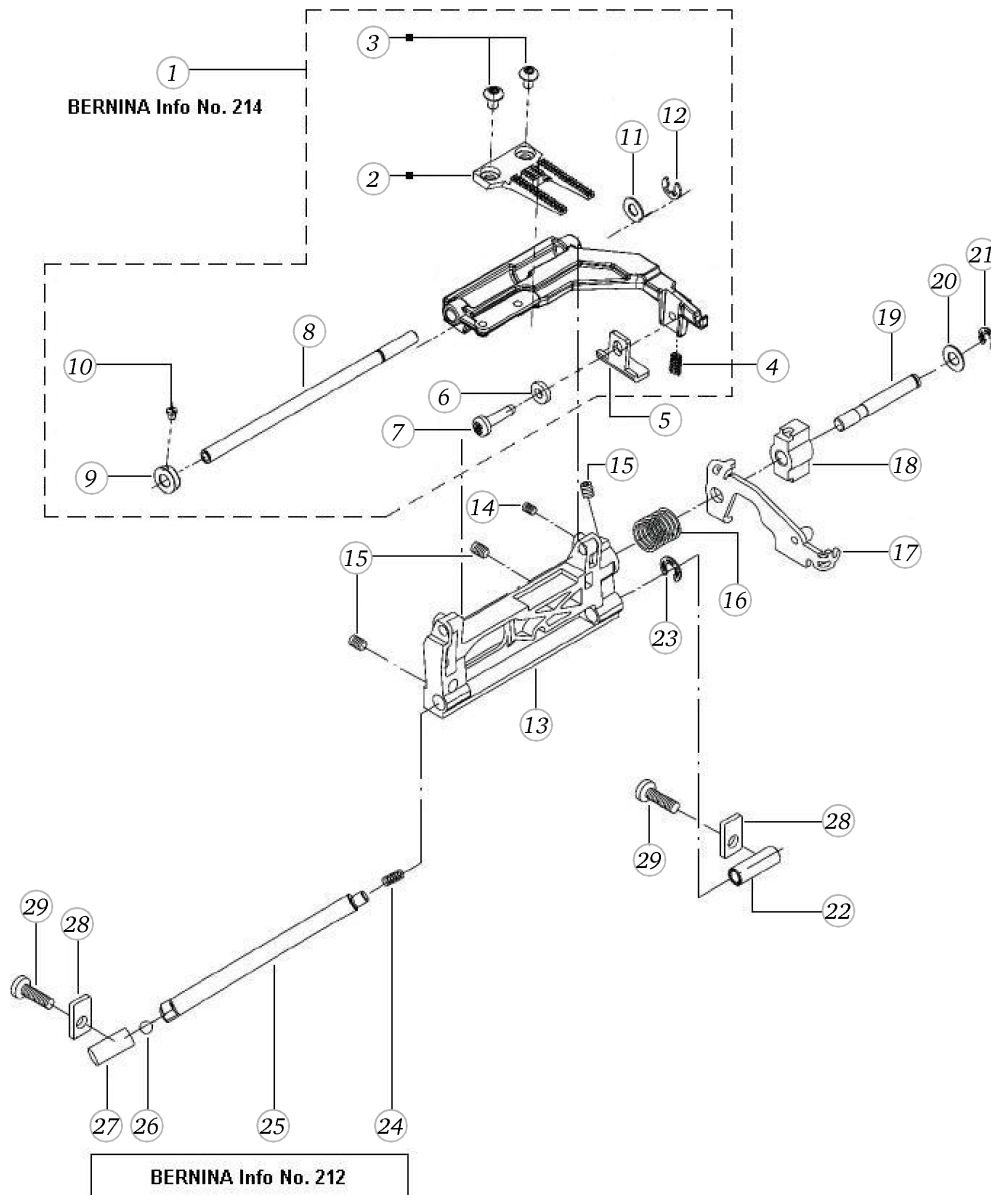

BERNINA artista 170

Feed dog unit

Pos	Item number	Description
1	0302257000	SCHOOLKIT TRANSPORTER
2	0302155000	FEEDDOG 5.5 MM
3	0032465110	Socket Button Head Screws M3x 6 ISO 7380-1 - BN6404 Art-No. 1982990
4	25524003++	Spring
5	0000785200	ADJUSTING PLATE
6	22952113++	Washer 3.2/7x1.5 black finished
7	0078865036	Socket Pan Head Thread Forming Screws M3x12 DIN7500 - BN13916 Art-No. 2027569
8	0302015000	SLIDING AXLE
9	0011217001	Adjusting Ring Cpl with 1 screw
10	20500353++	Cylinder Head Screw M2x2.5
11	22950213++	Washer d2.2xD7.5xs0.5
12	23500553++	Circlips For Shafts d1 1.5 DIN6799 - BN809 Art-No.1284614
13	0000245500	FEED DOG FORK
14	0078665031	Hexalobular Socket Set Screws M3x4 ISO 4026 - BN11493 Art-No. 3060200
15	0078665043	Hexalobular Socket Set Screws M4x6 ISO 4026 - BN11493 Art-No. 3060208
16	0079055000	SPRING
17	0078047200	THRUST REVERSER CPL.
18	0078065100	Swing Bearing
19	0078075000	BOLT
20	23100203++	Flat Washer d5.2-10x0.5
21	23501453++	Circlip For Shafts d1 4 DIN6799 - BN809 Art-No.1284657
22	0303835200	BEARING
23	23501753++	Circlip For Shafts d1 5 DIN6799 - BN809 Art-No.1284665
24	0303895100	SPRING
25	0049695100	ECCENTRIC SHAFT
26	0011695002	Steel Ball G40 D4 DIN5401 - BN869 Art-No. 1316281
27	0078695100	BEARING